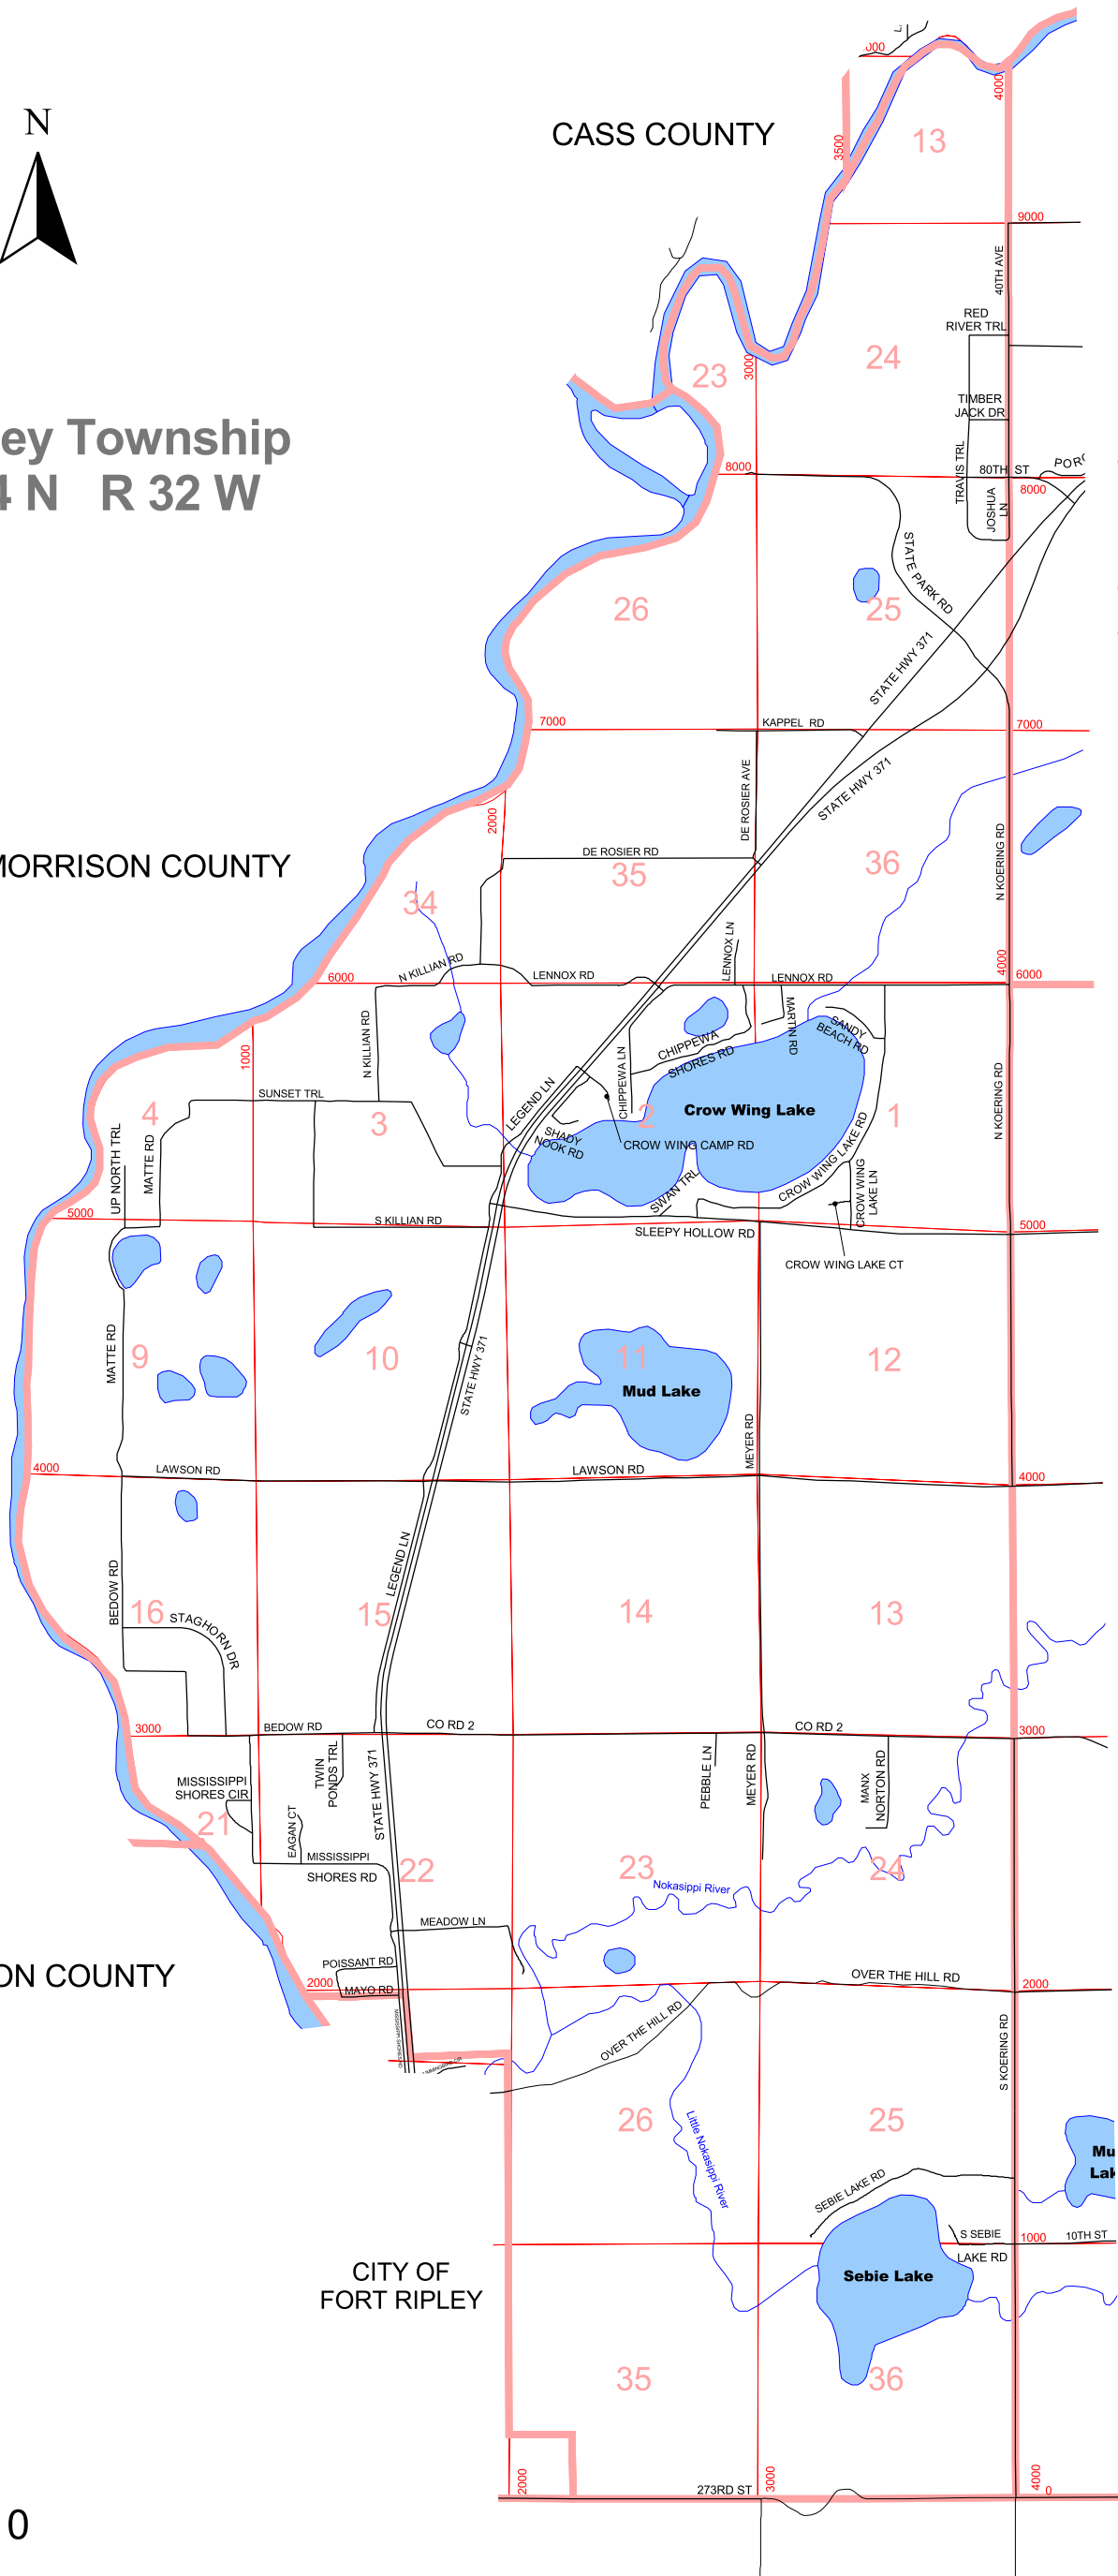

Fort Ripley Township T 43-44 N R 32 W

CITY OF BAXTER

CASS COUNTY

MORRISON COUNTY

MORRISON COUNTY

CITY OF FORT RIPLEY

MORRISON COUNTY

CROW WING TWP

ST MATHIAS TWP

UPDATED 1-11-10