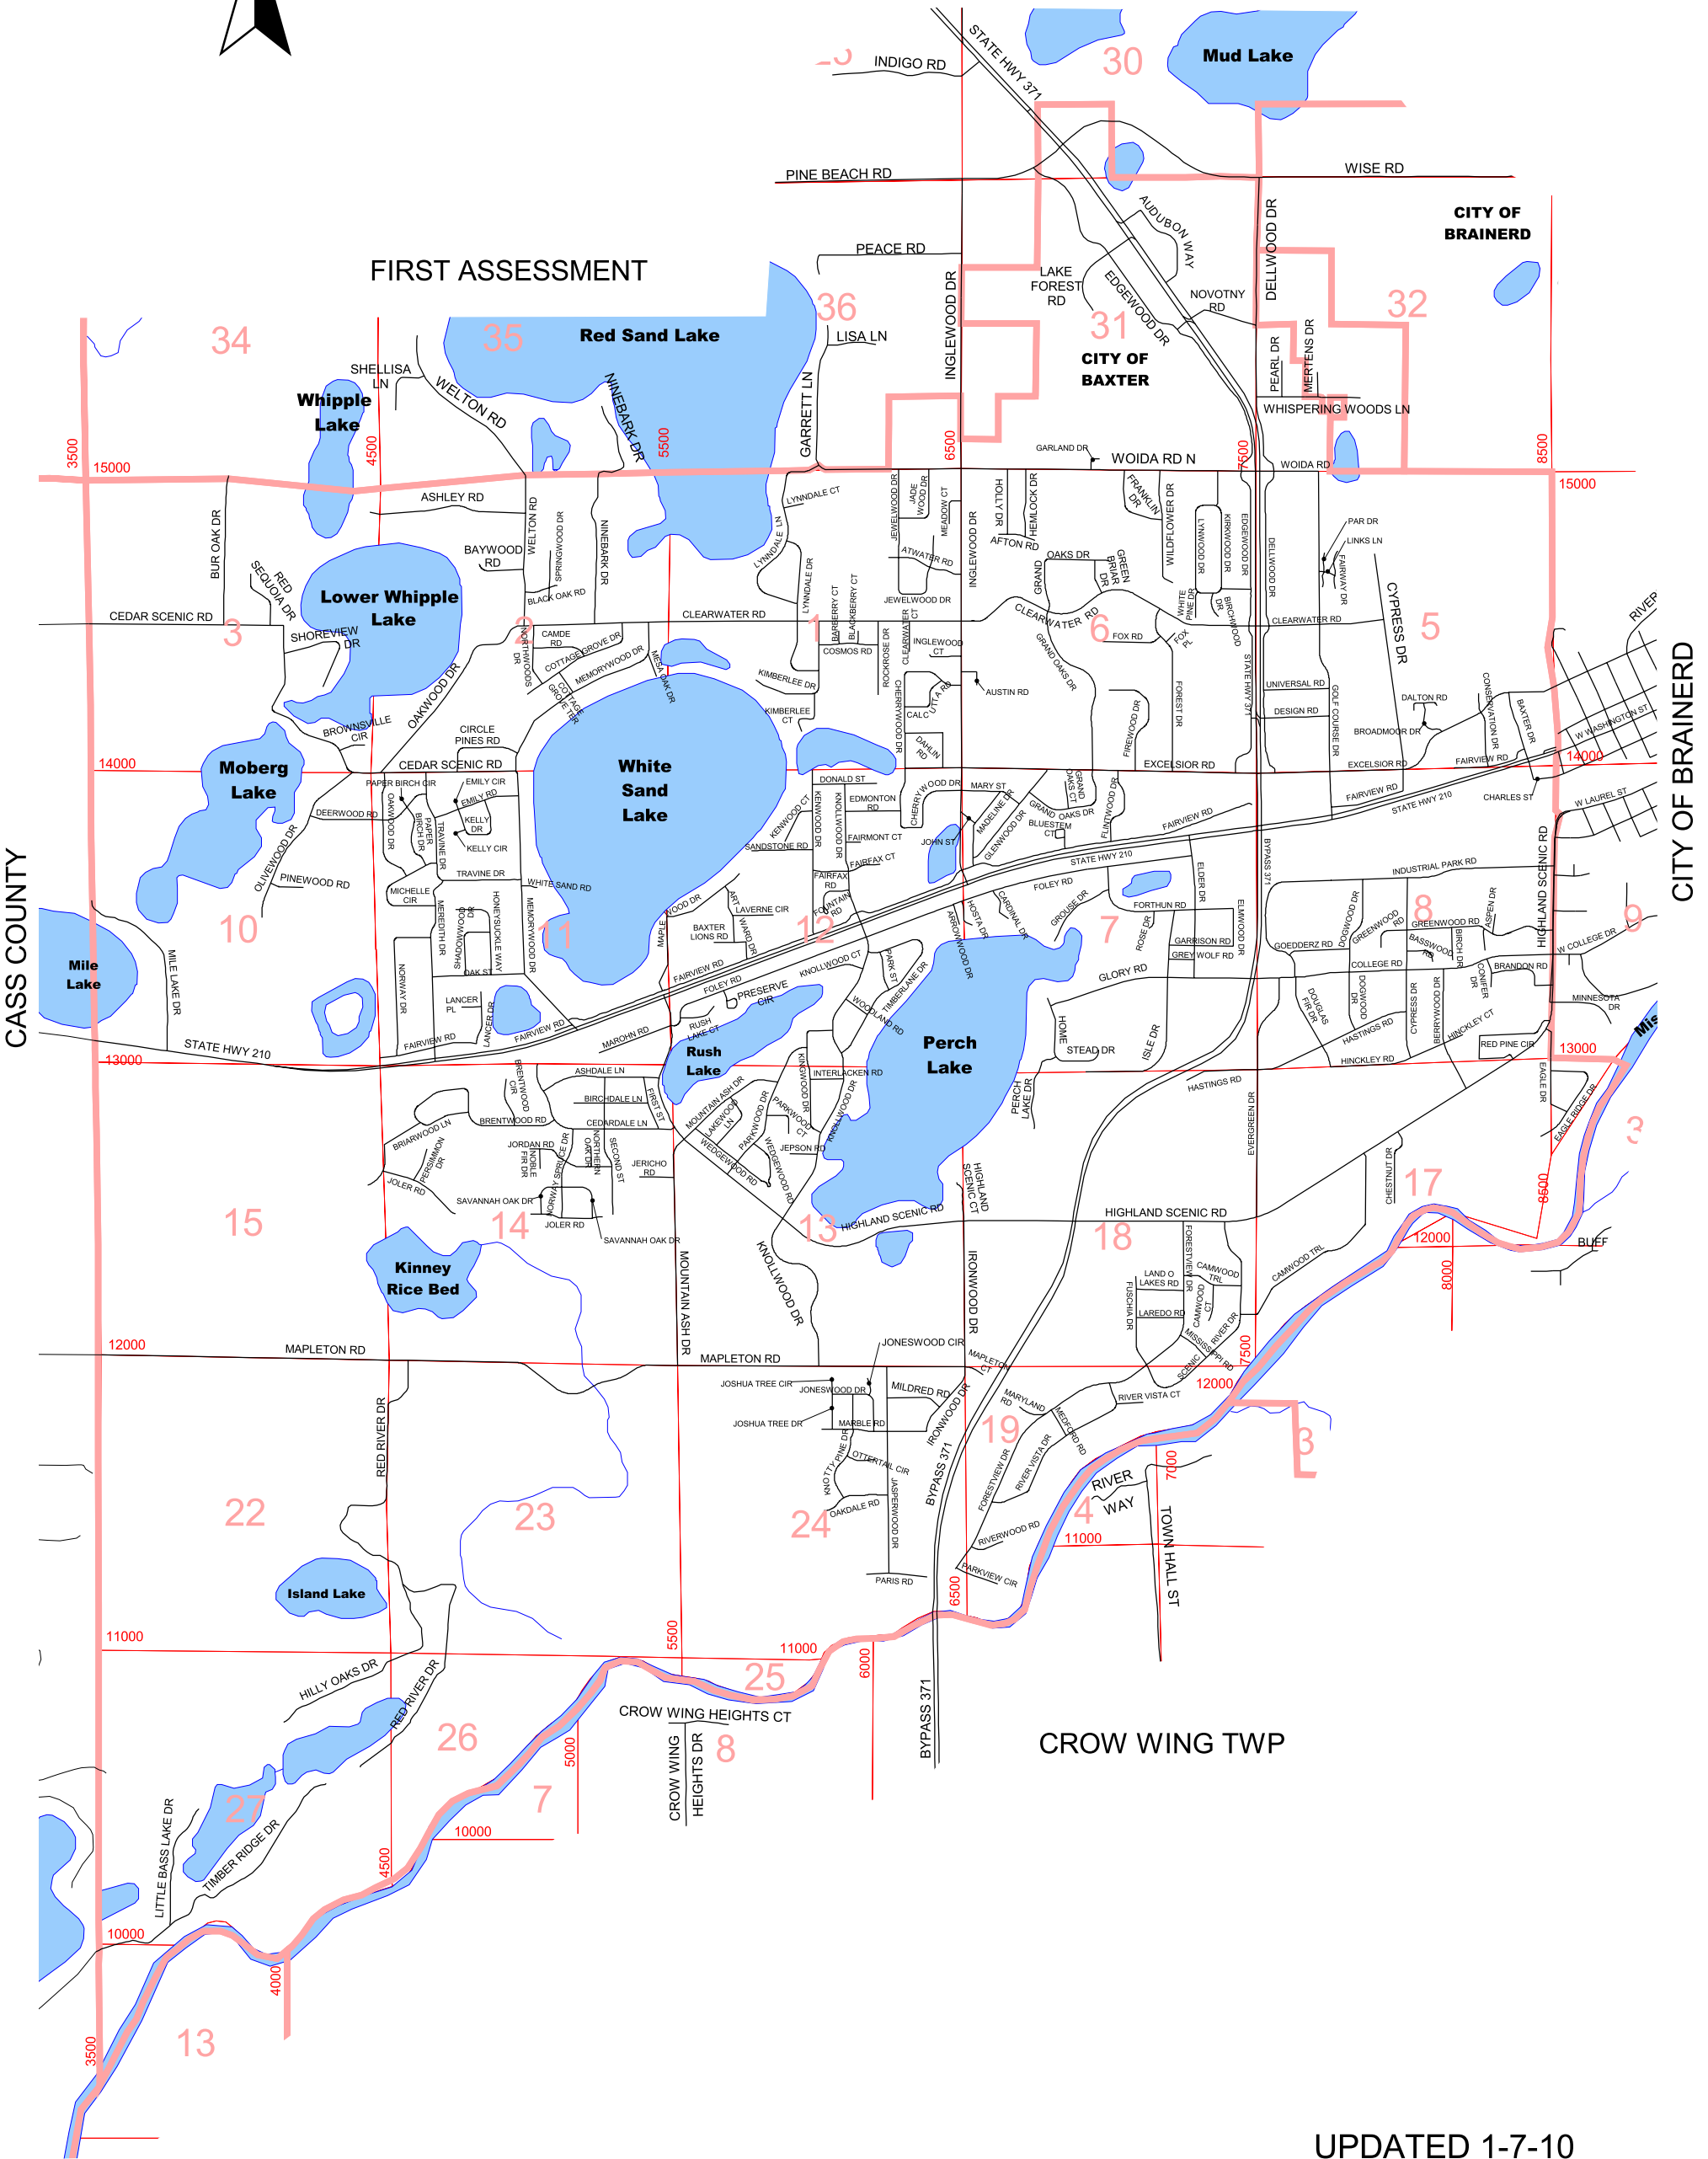

CITY OF BAXTER

T 133-134 N R 28-29 W

FORT RIPLEY TWP

UPDATED 1-7-10