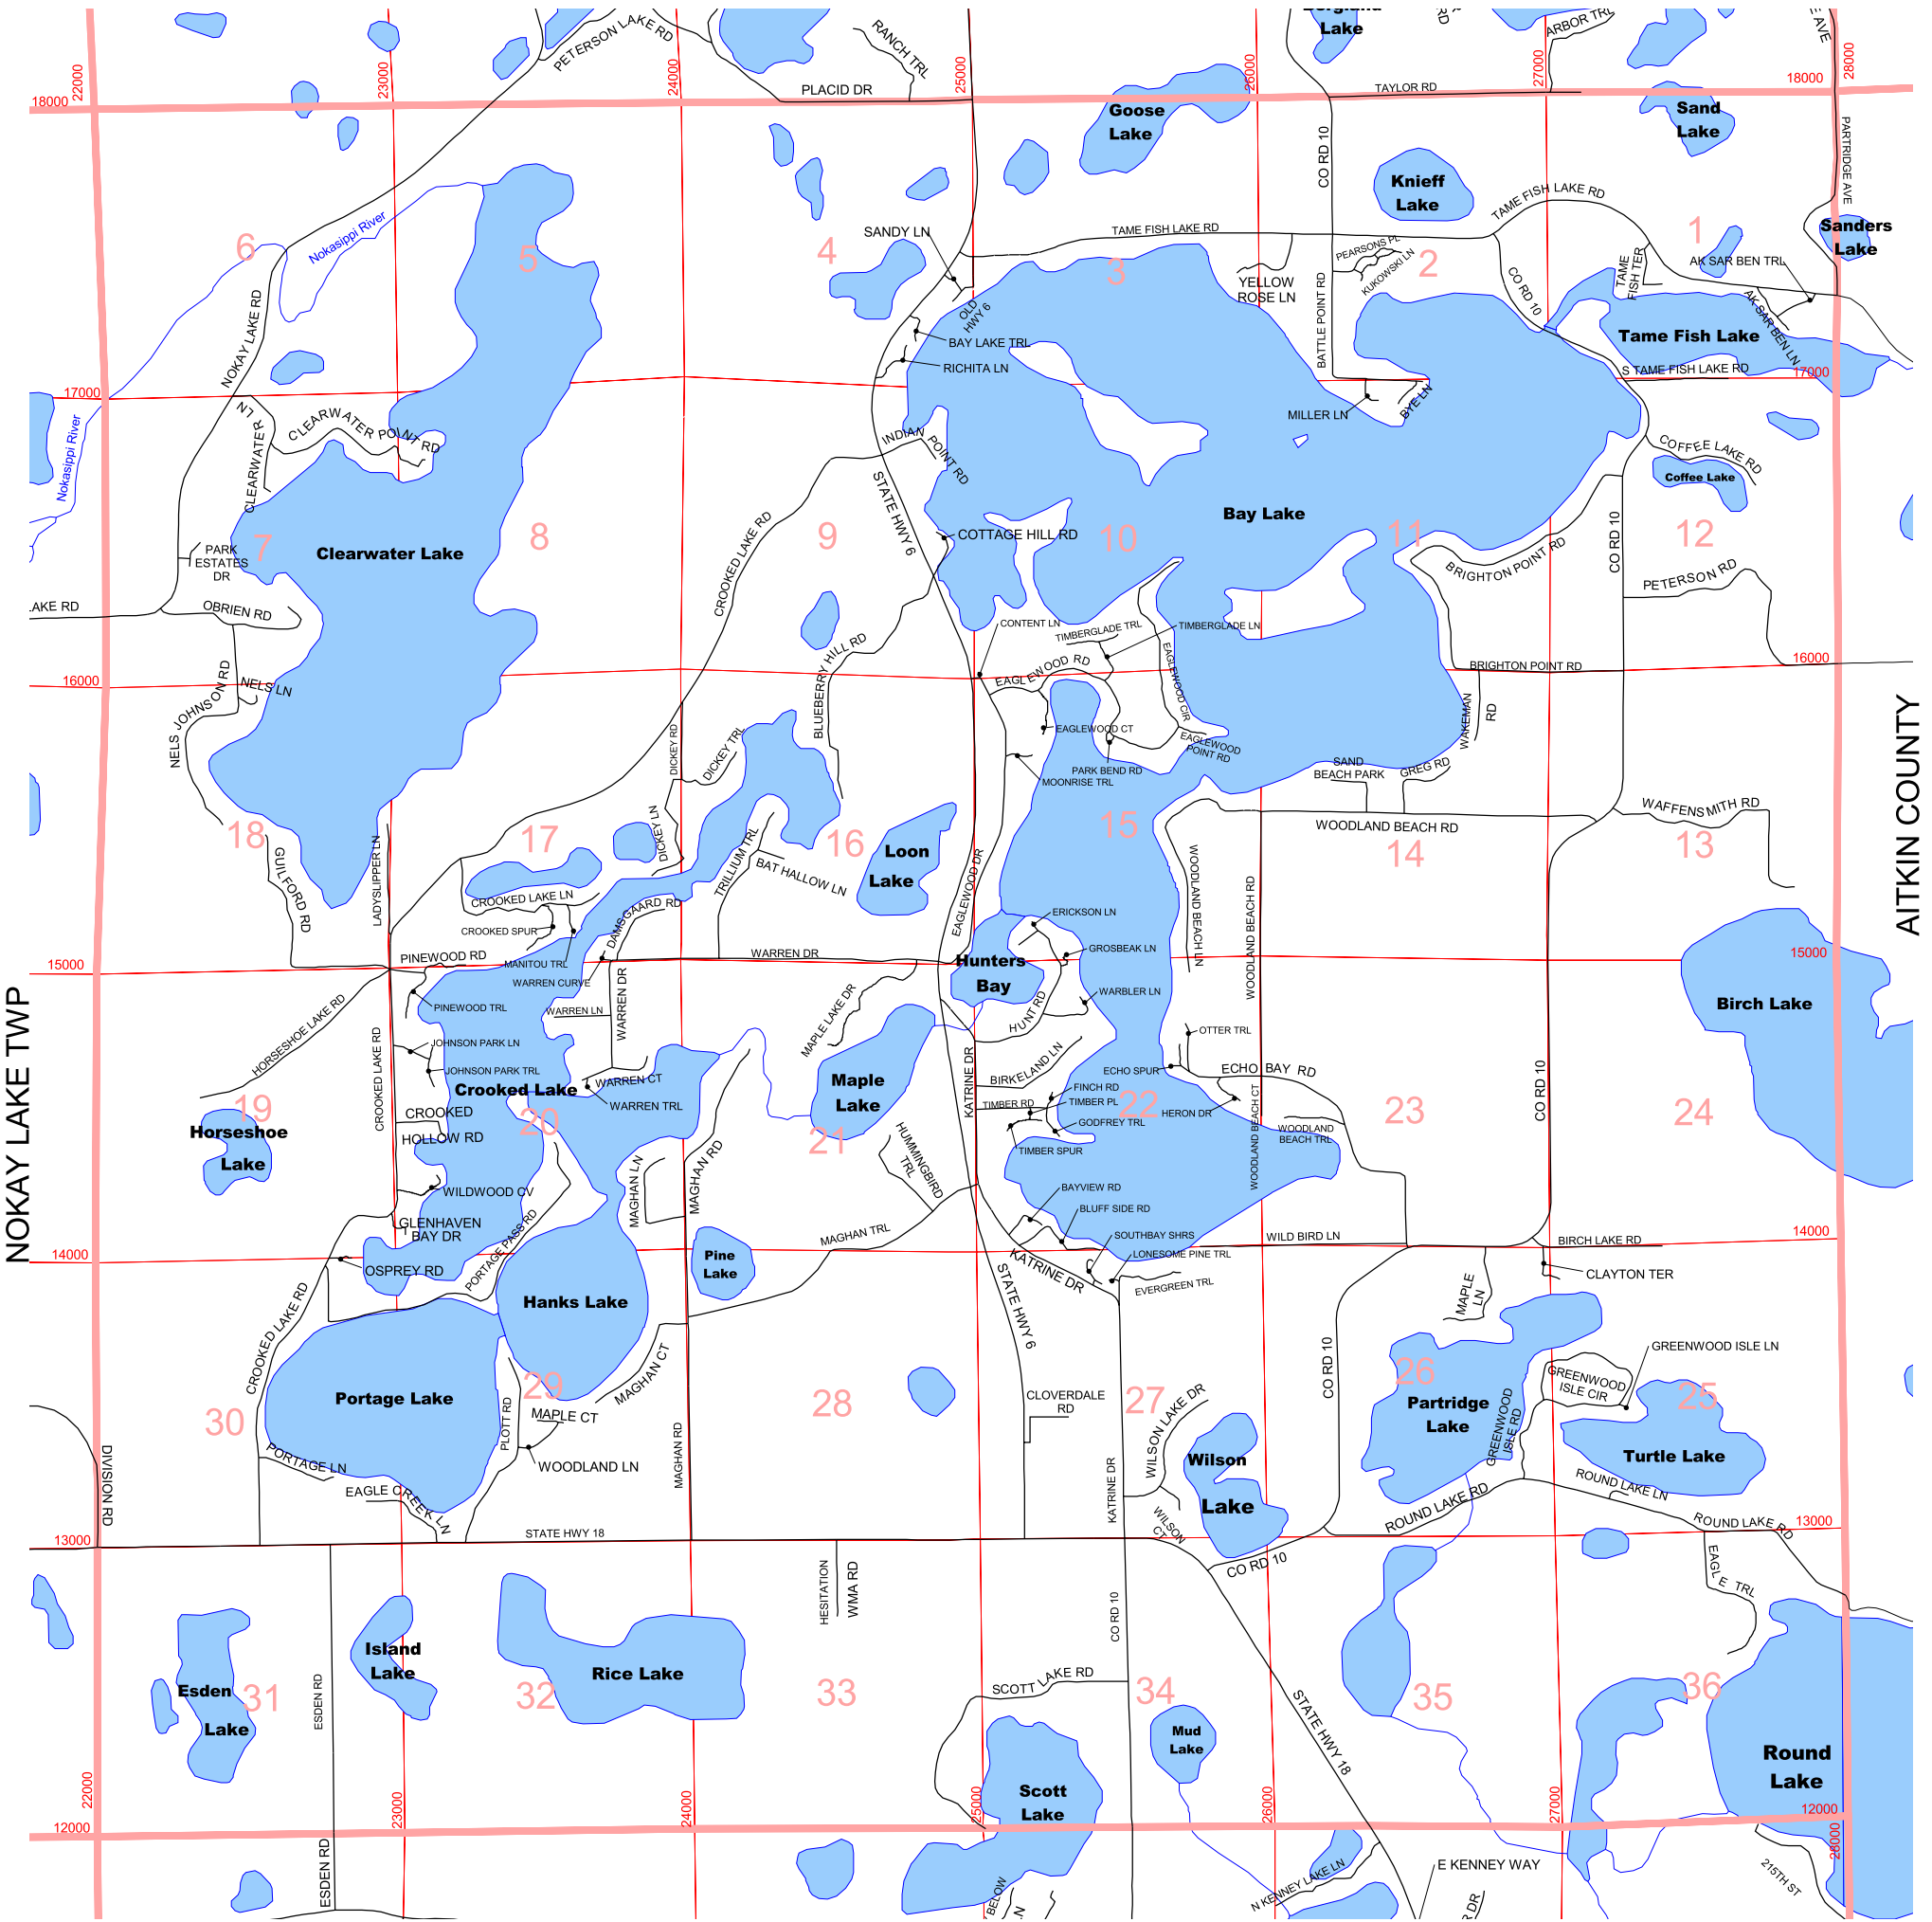

Bay Lake Township T 45 N R 28 W

DEERWOOD TWP

GARRISON TWP

UPDATED 1-11-10