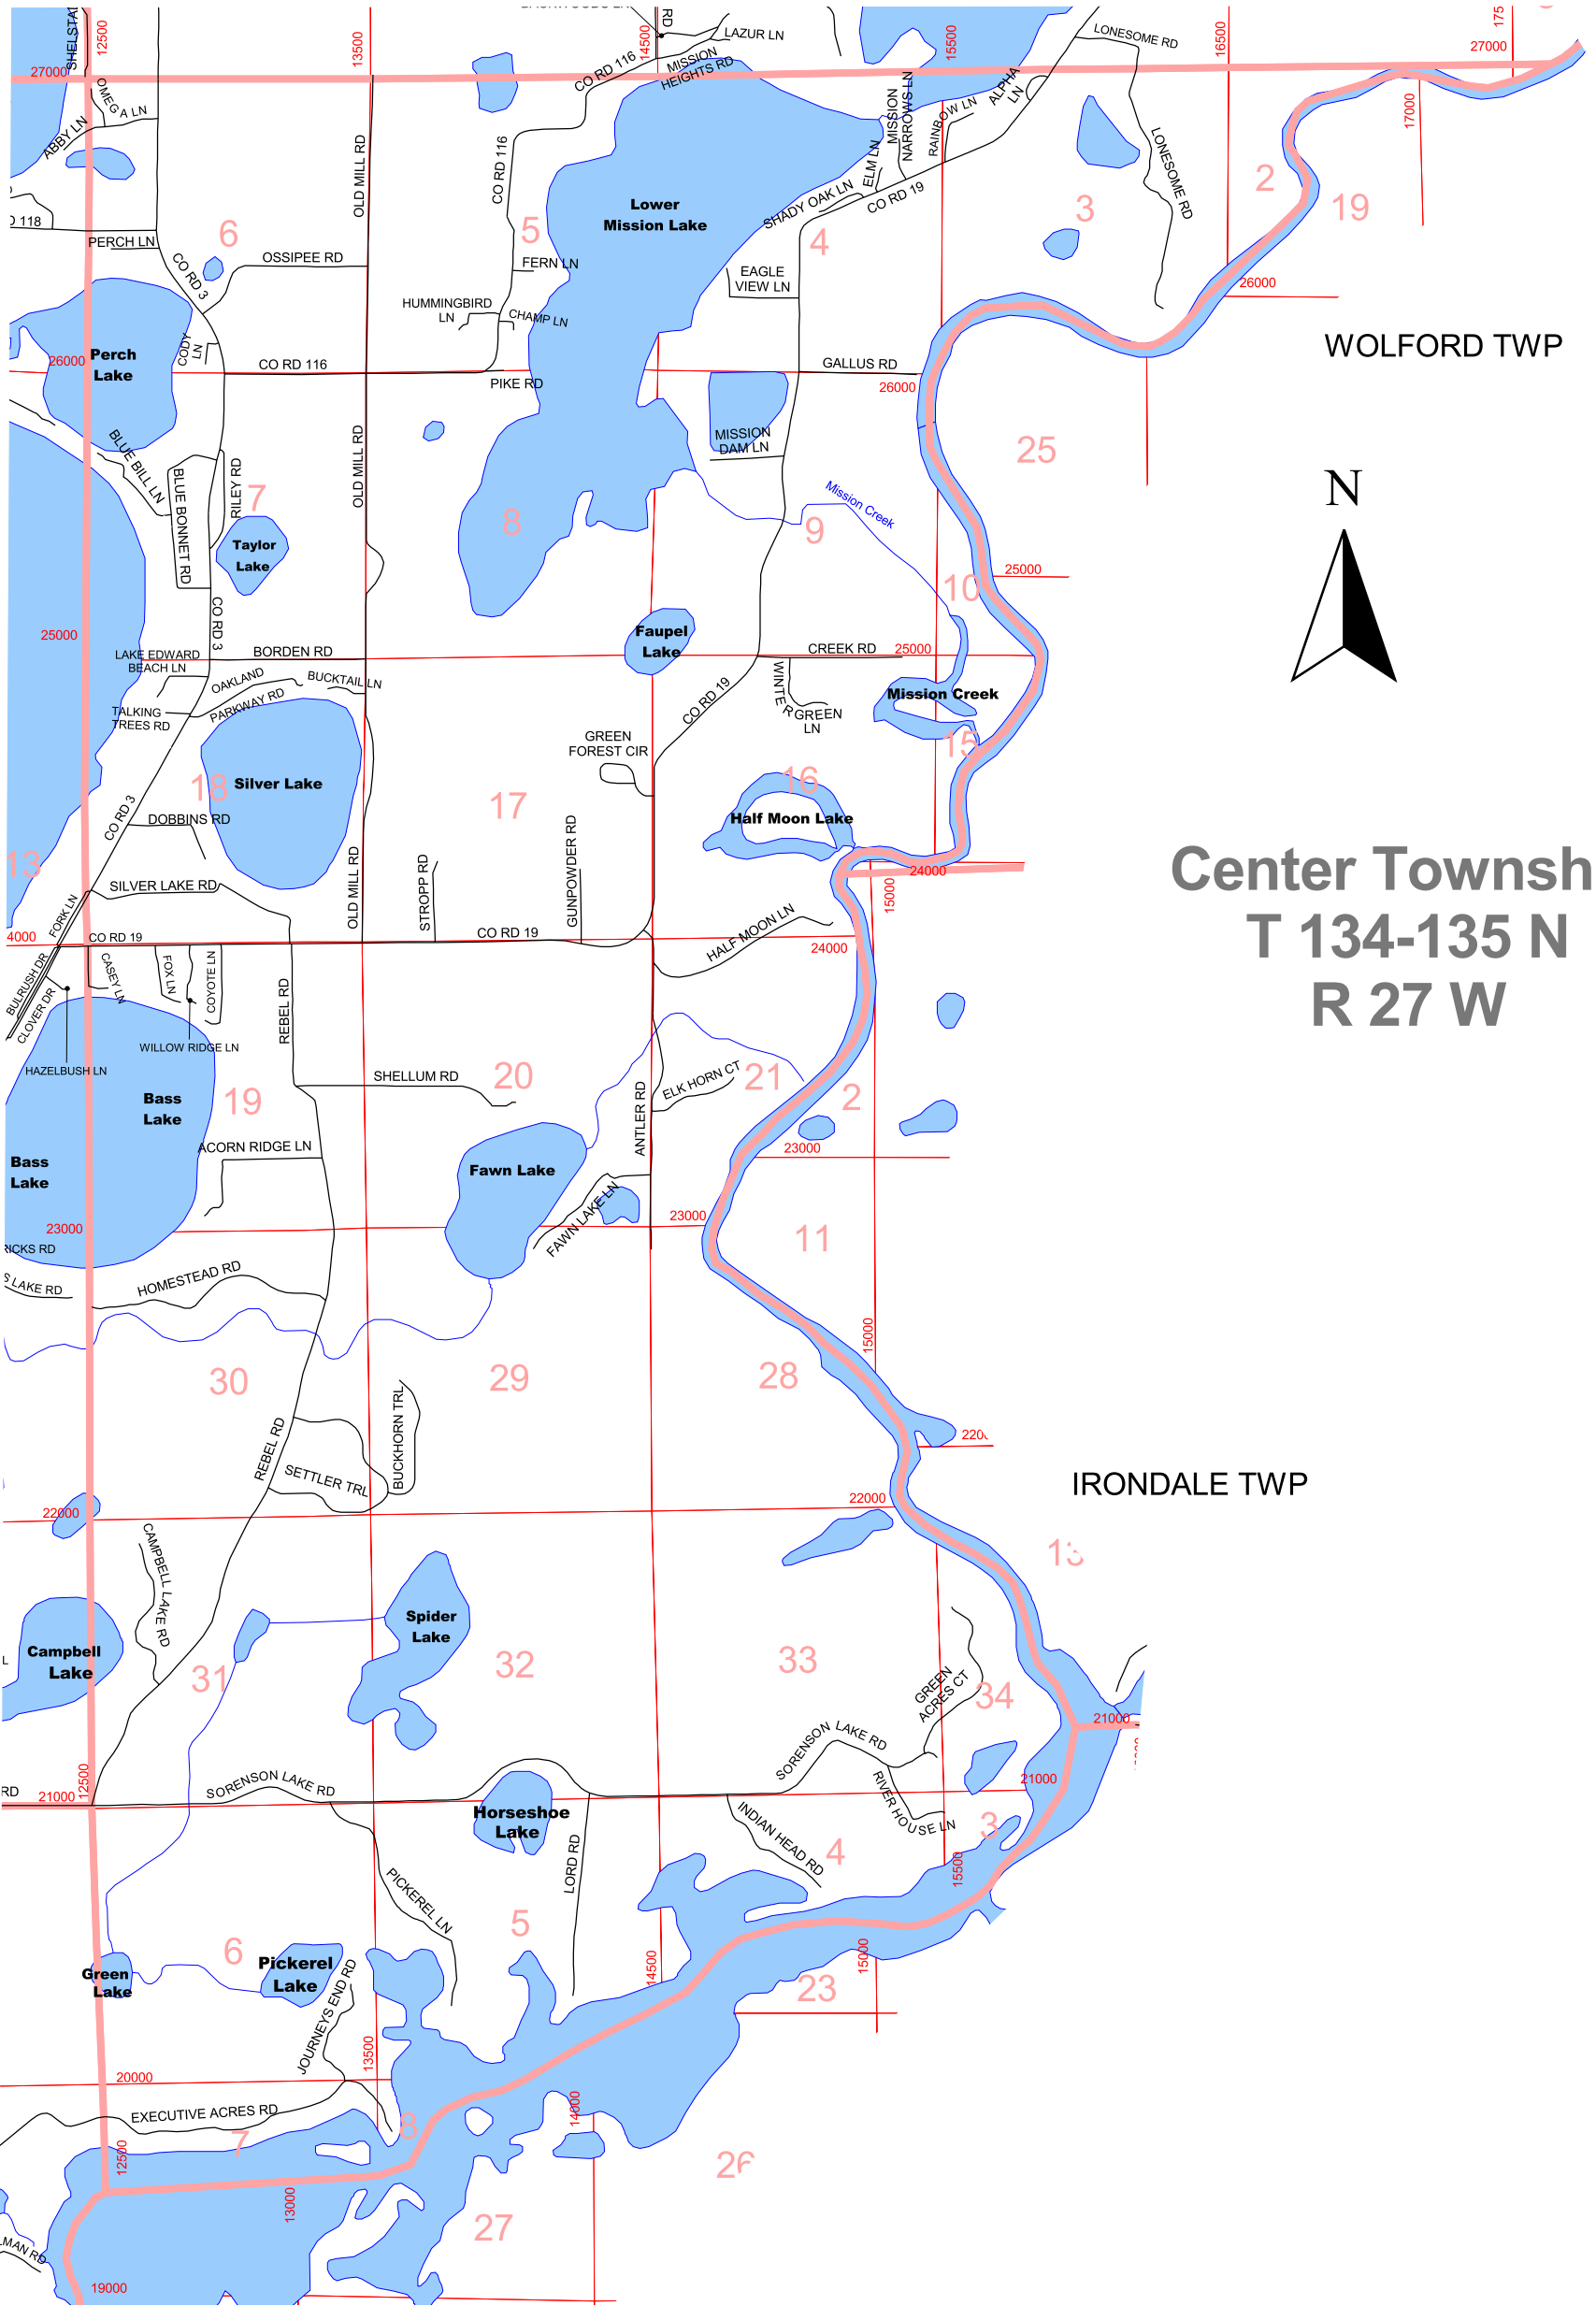

MISSION TWP

WOLFORD TWP

LAKE EDWARD TWP

Center Township  
T 134-135 N  
R 27 W

IRONDALE TWP

OAK LAWN TWP

FIRST ASSESSMENT

UPDATED 1-6-10