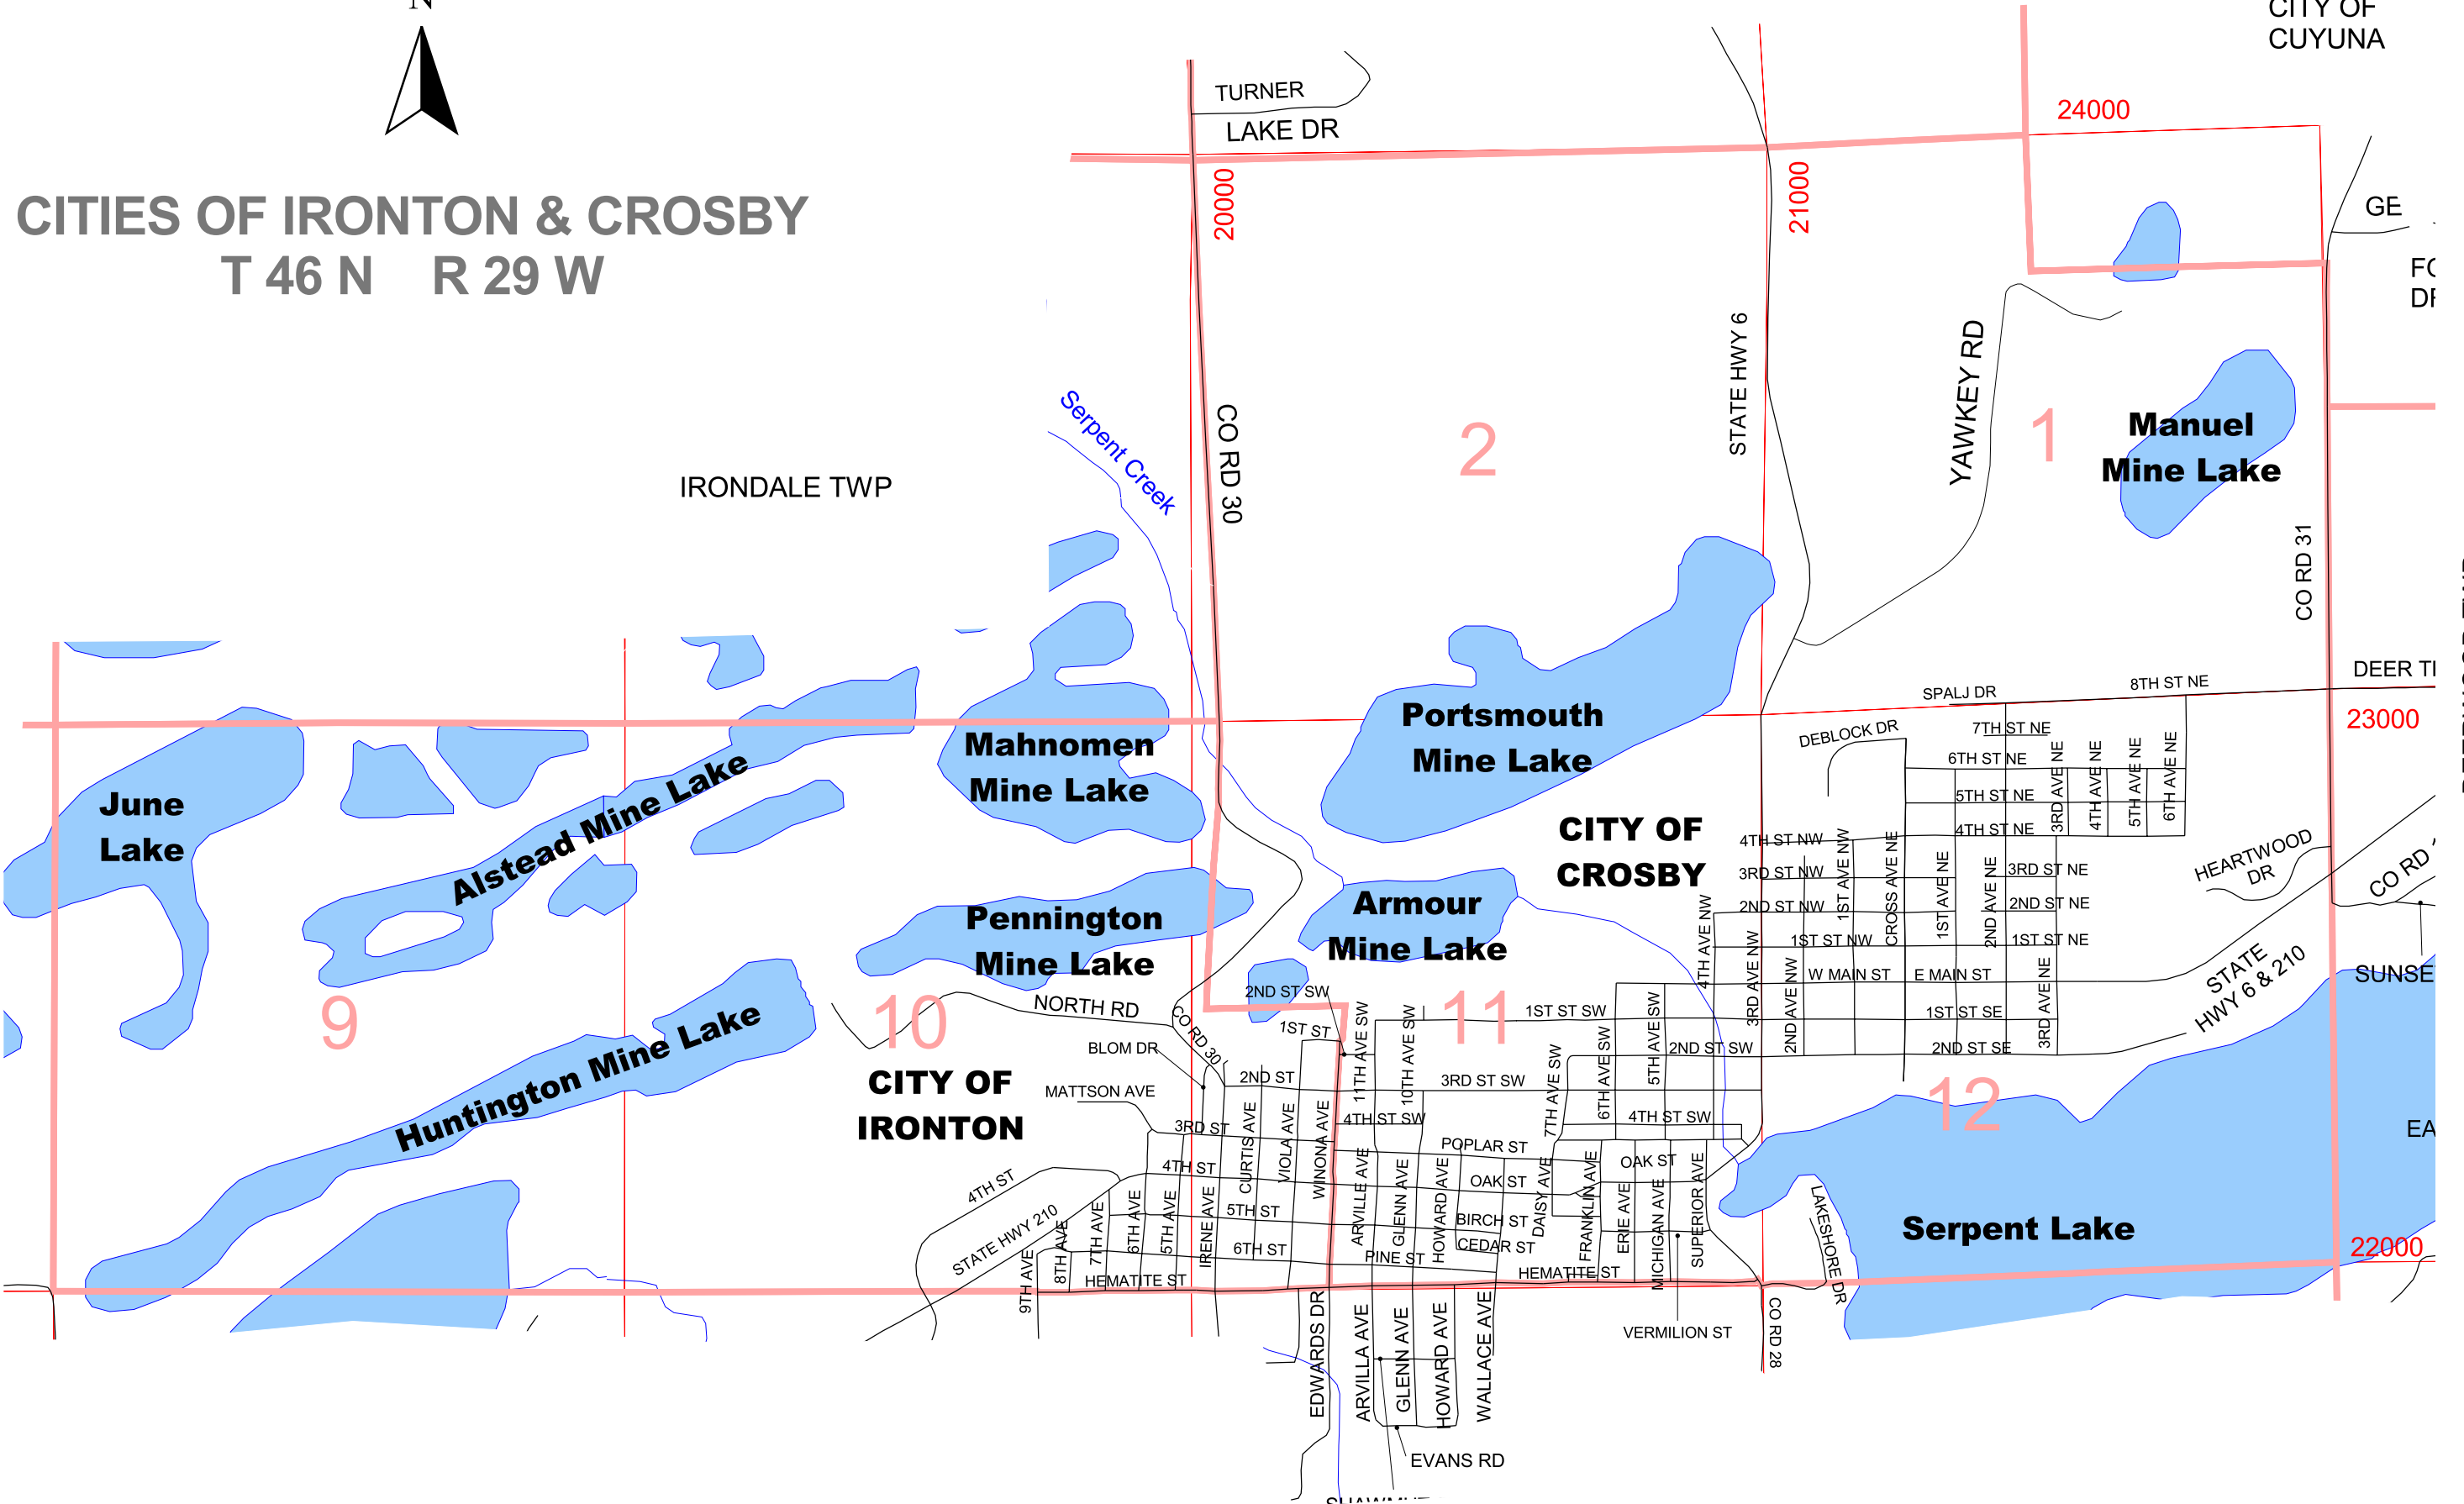

CITIES OF IRONTON & CROSBY

T 46 N R 29 W

WOLFORD TWP

CITY OF CUYUNA

IRONDALE TWP

IRONDALE TWP

DEERWOOD TWP

UPDATED 1-8-10

IRONDALE TWP