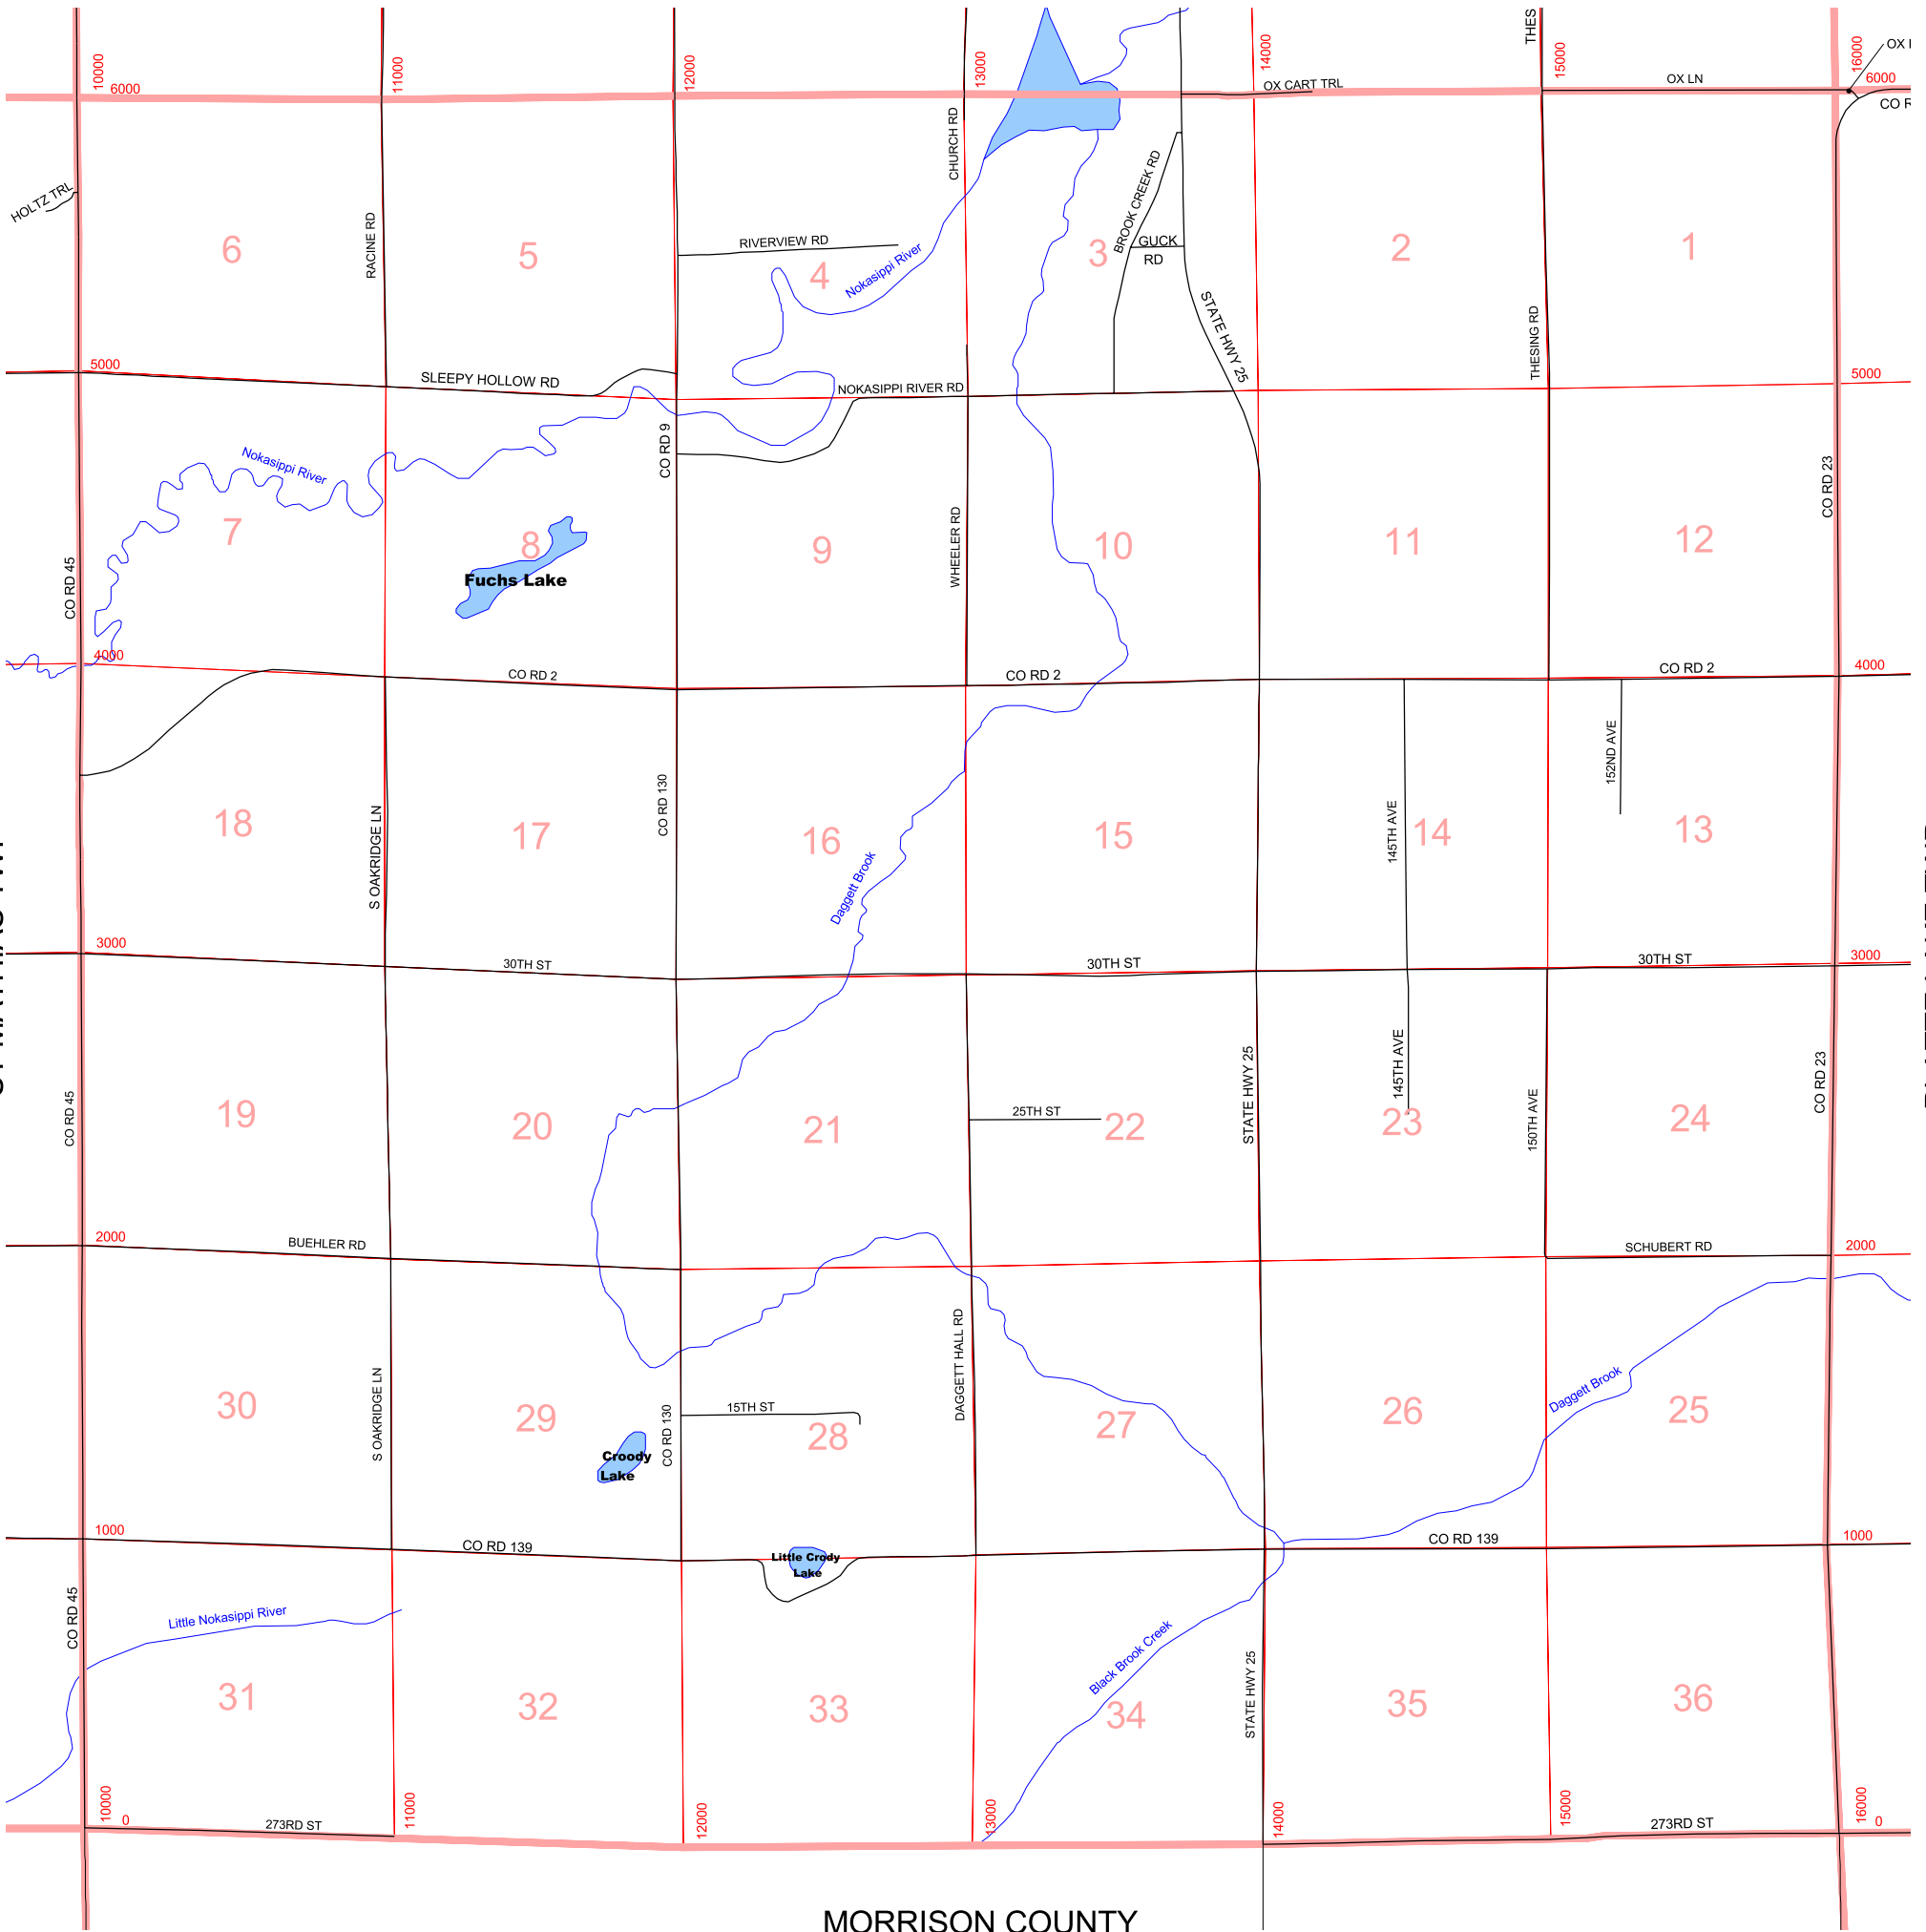

# Daggett Brook Township T 43 N R 30 W

LONG LAKE TWP

UPDATED 1-11-10