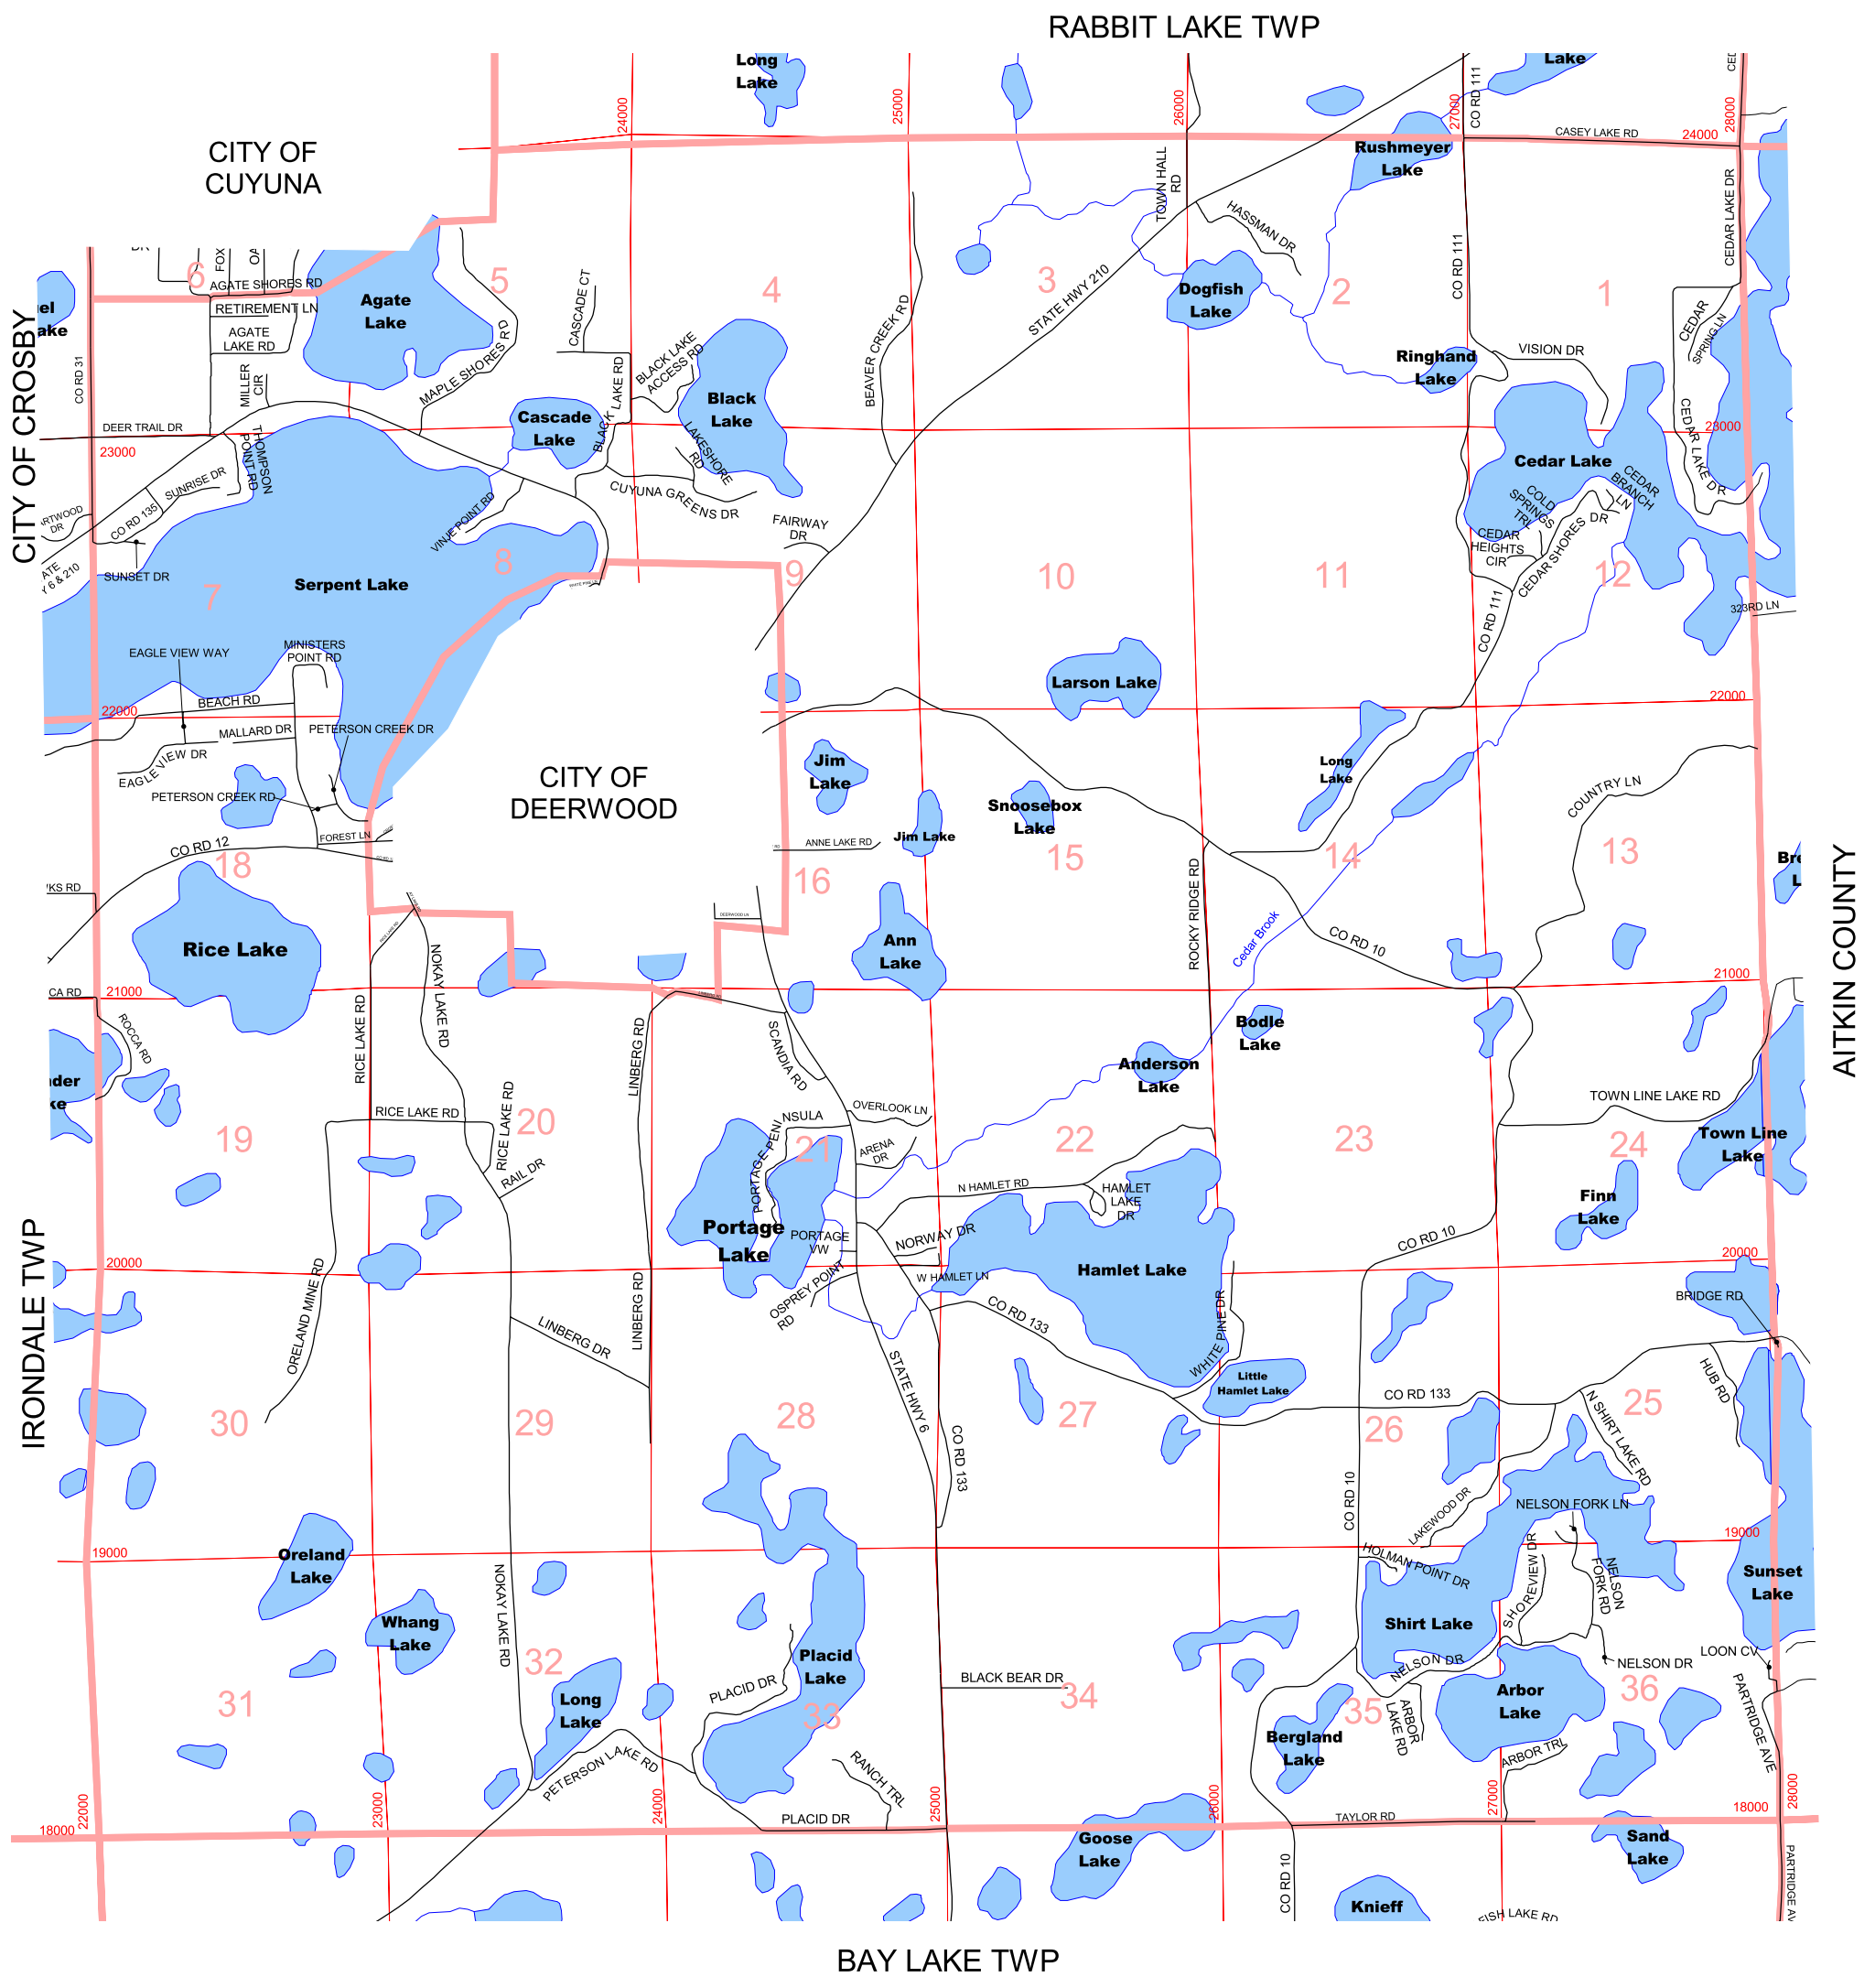

# Deerwood Township T 46 N R 28 W

UPDATED 1-11-10