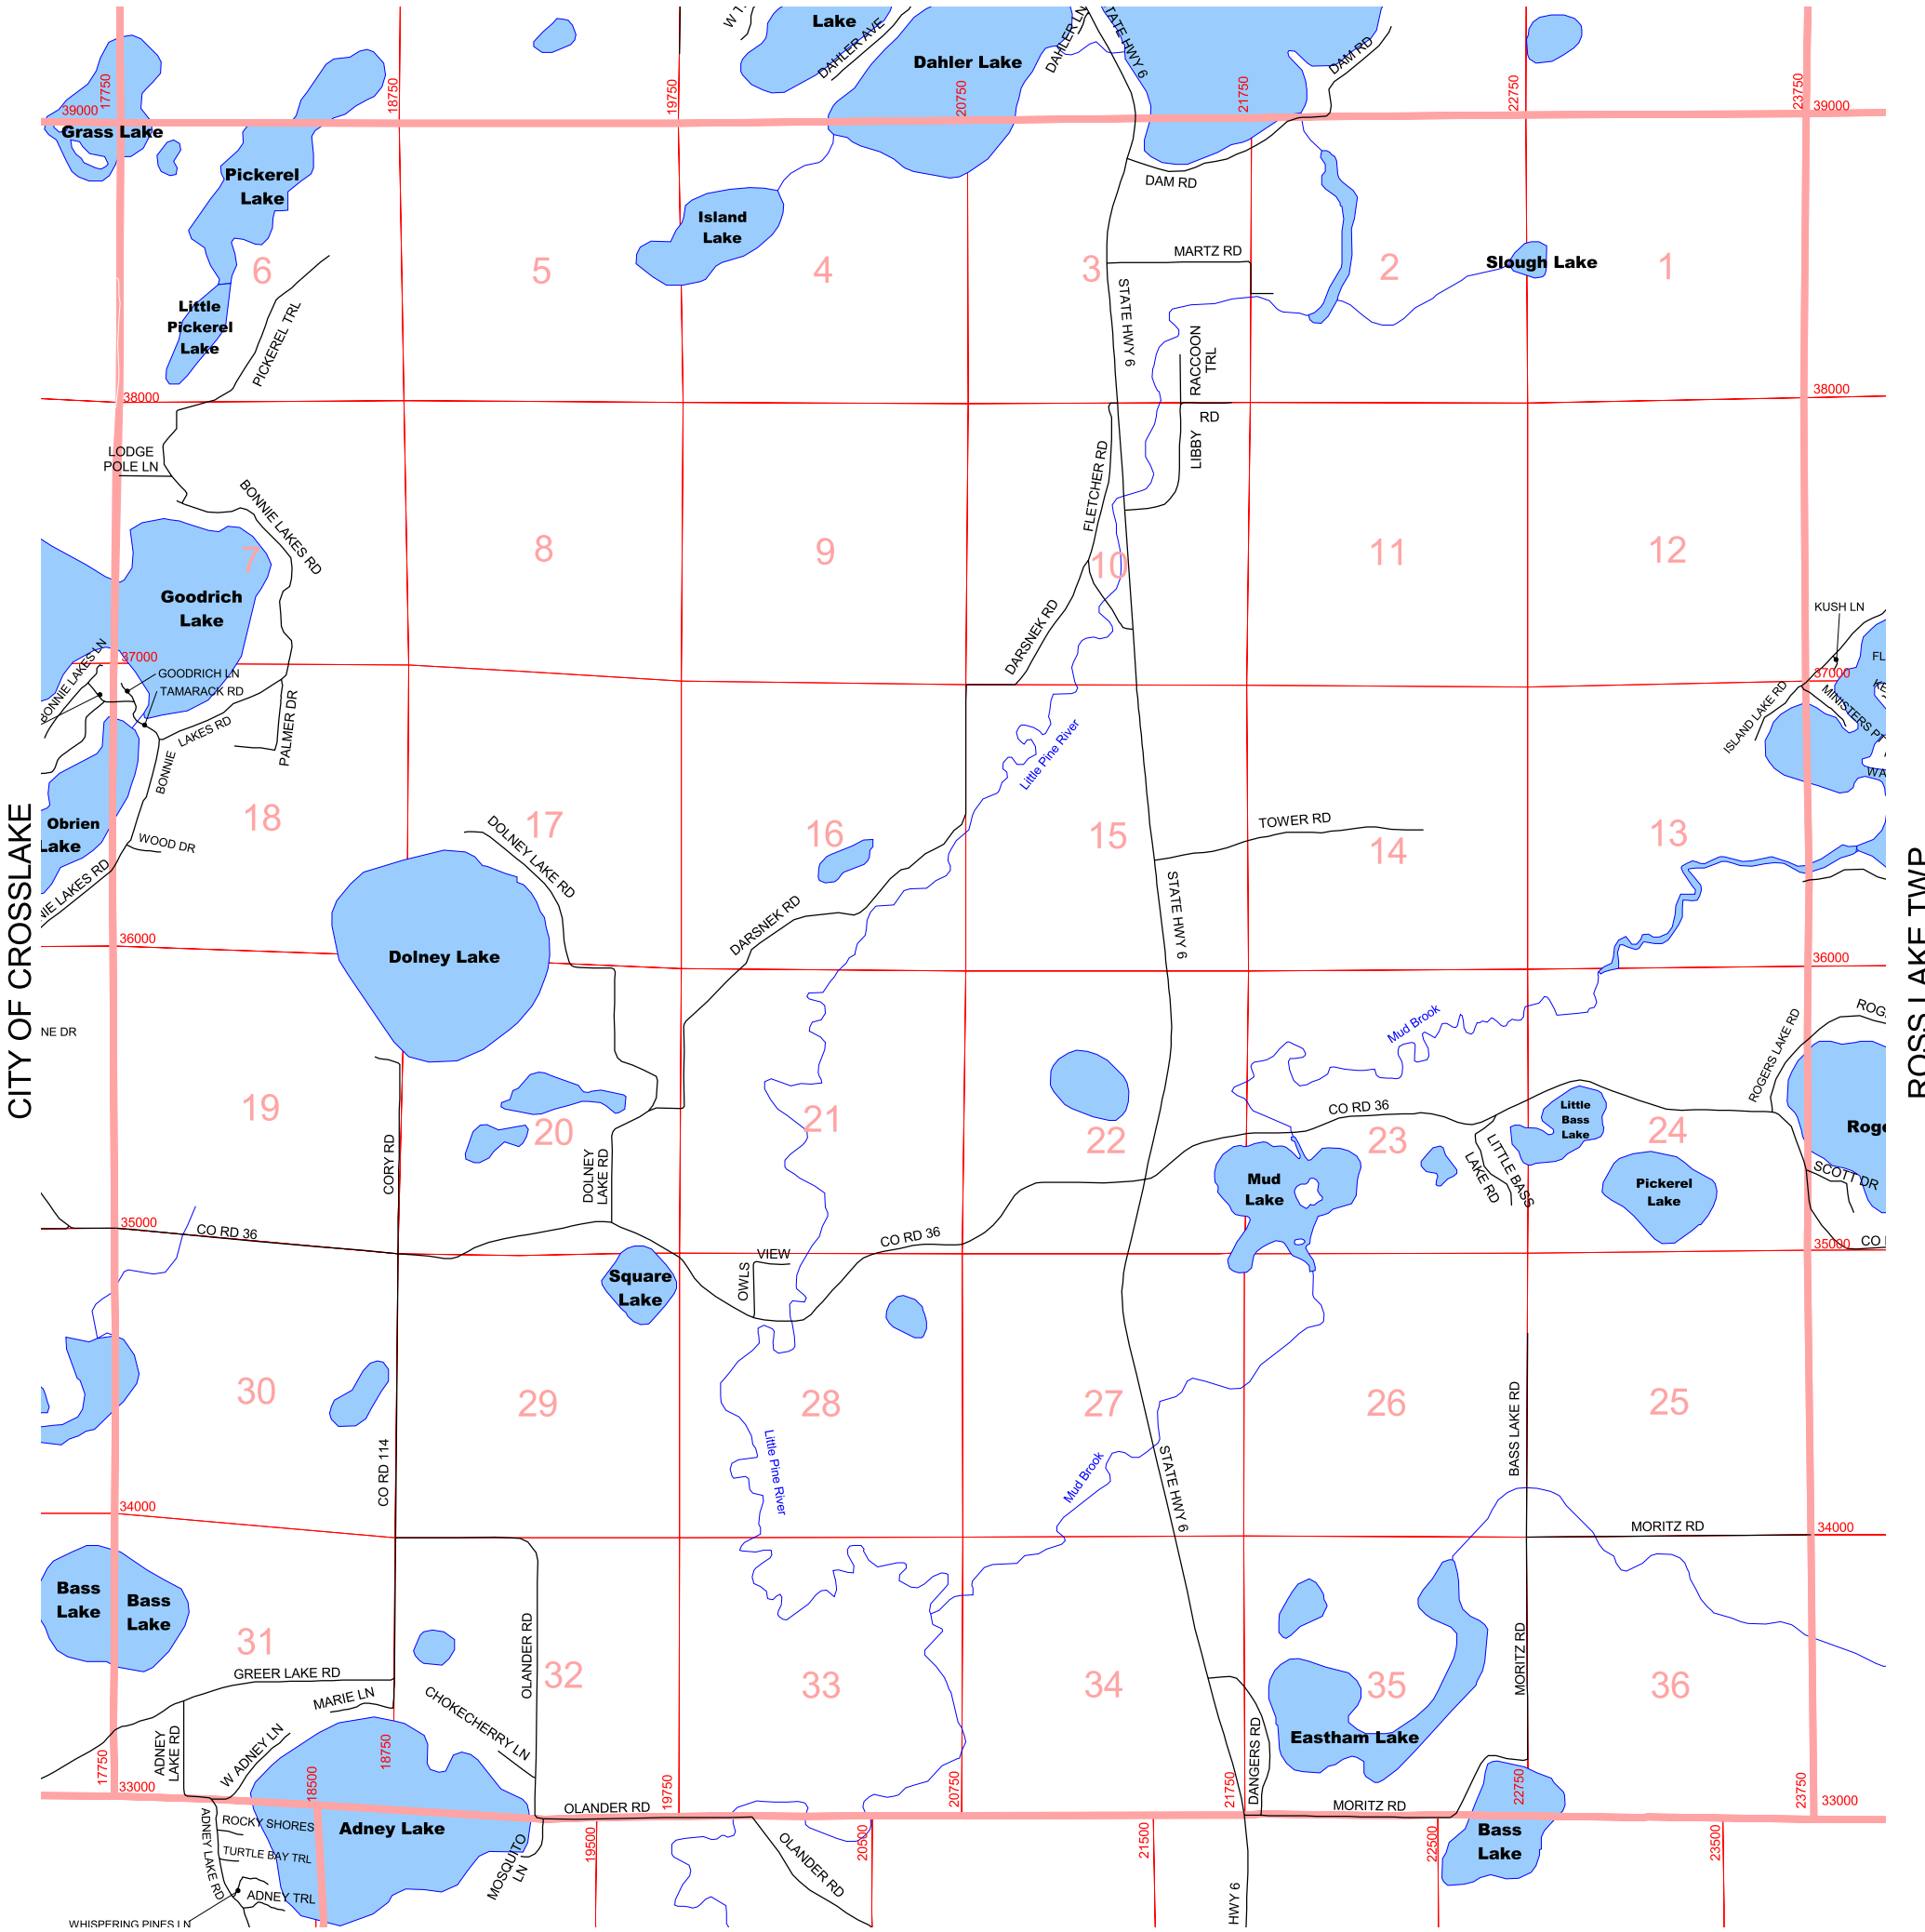

# Fairfield Township T 137 N R 26 W

CASS COUNTY

CITY OF CROSSLAKE

ROSS LAKE TWP

MISSION  
TWP

PERRY LAKE TWP

UPDATED 1-6-10