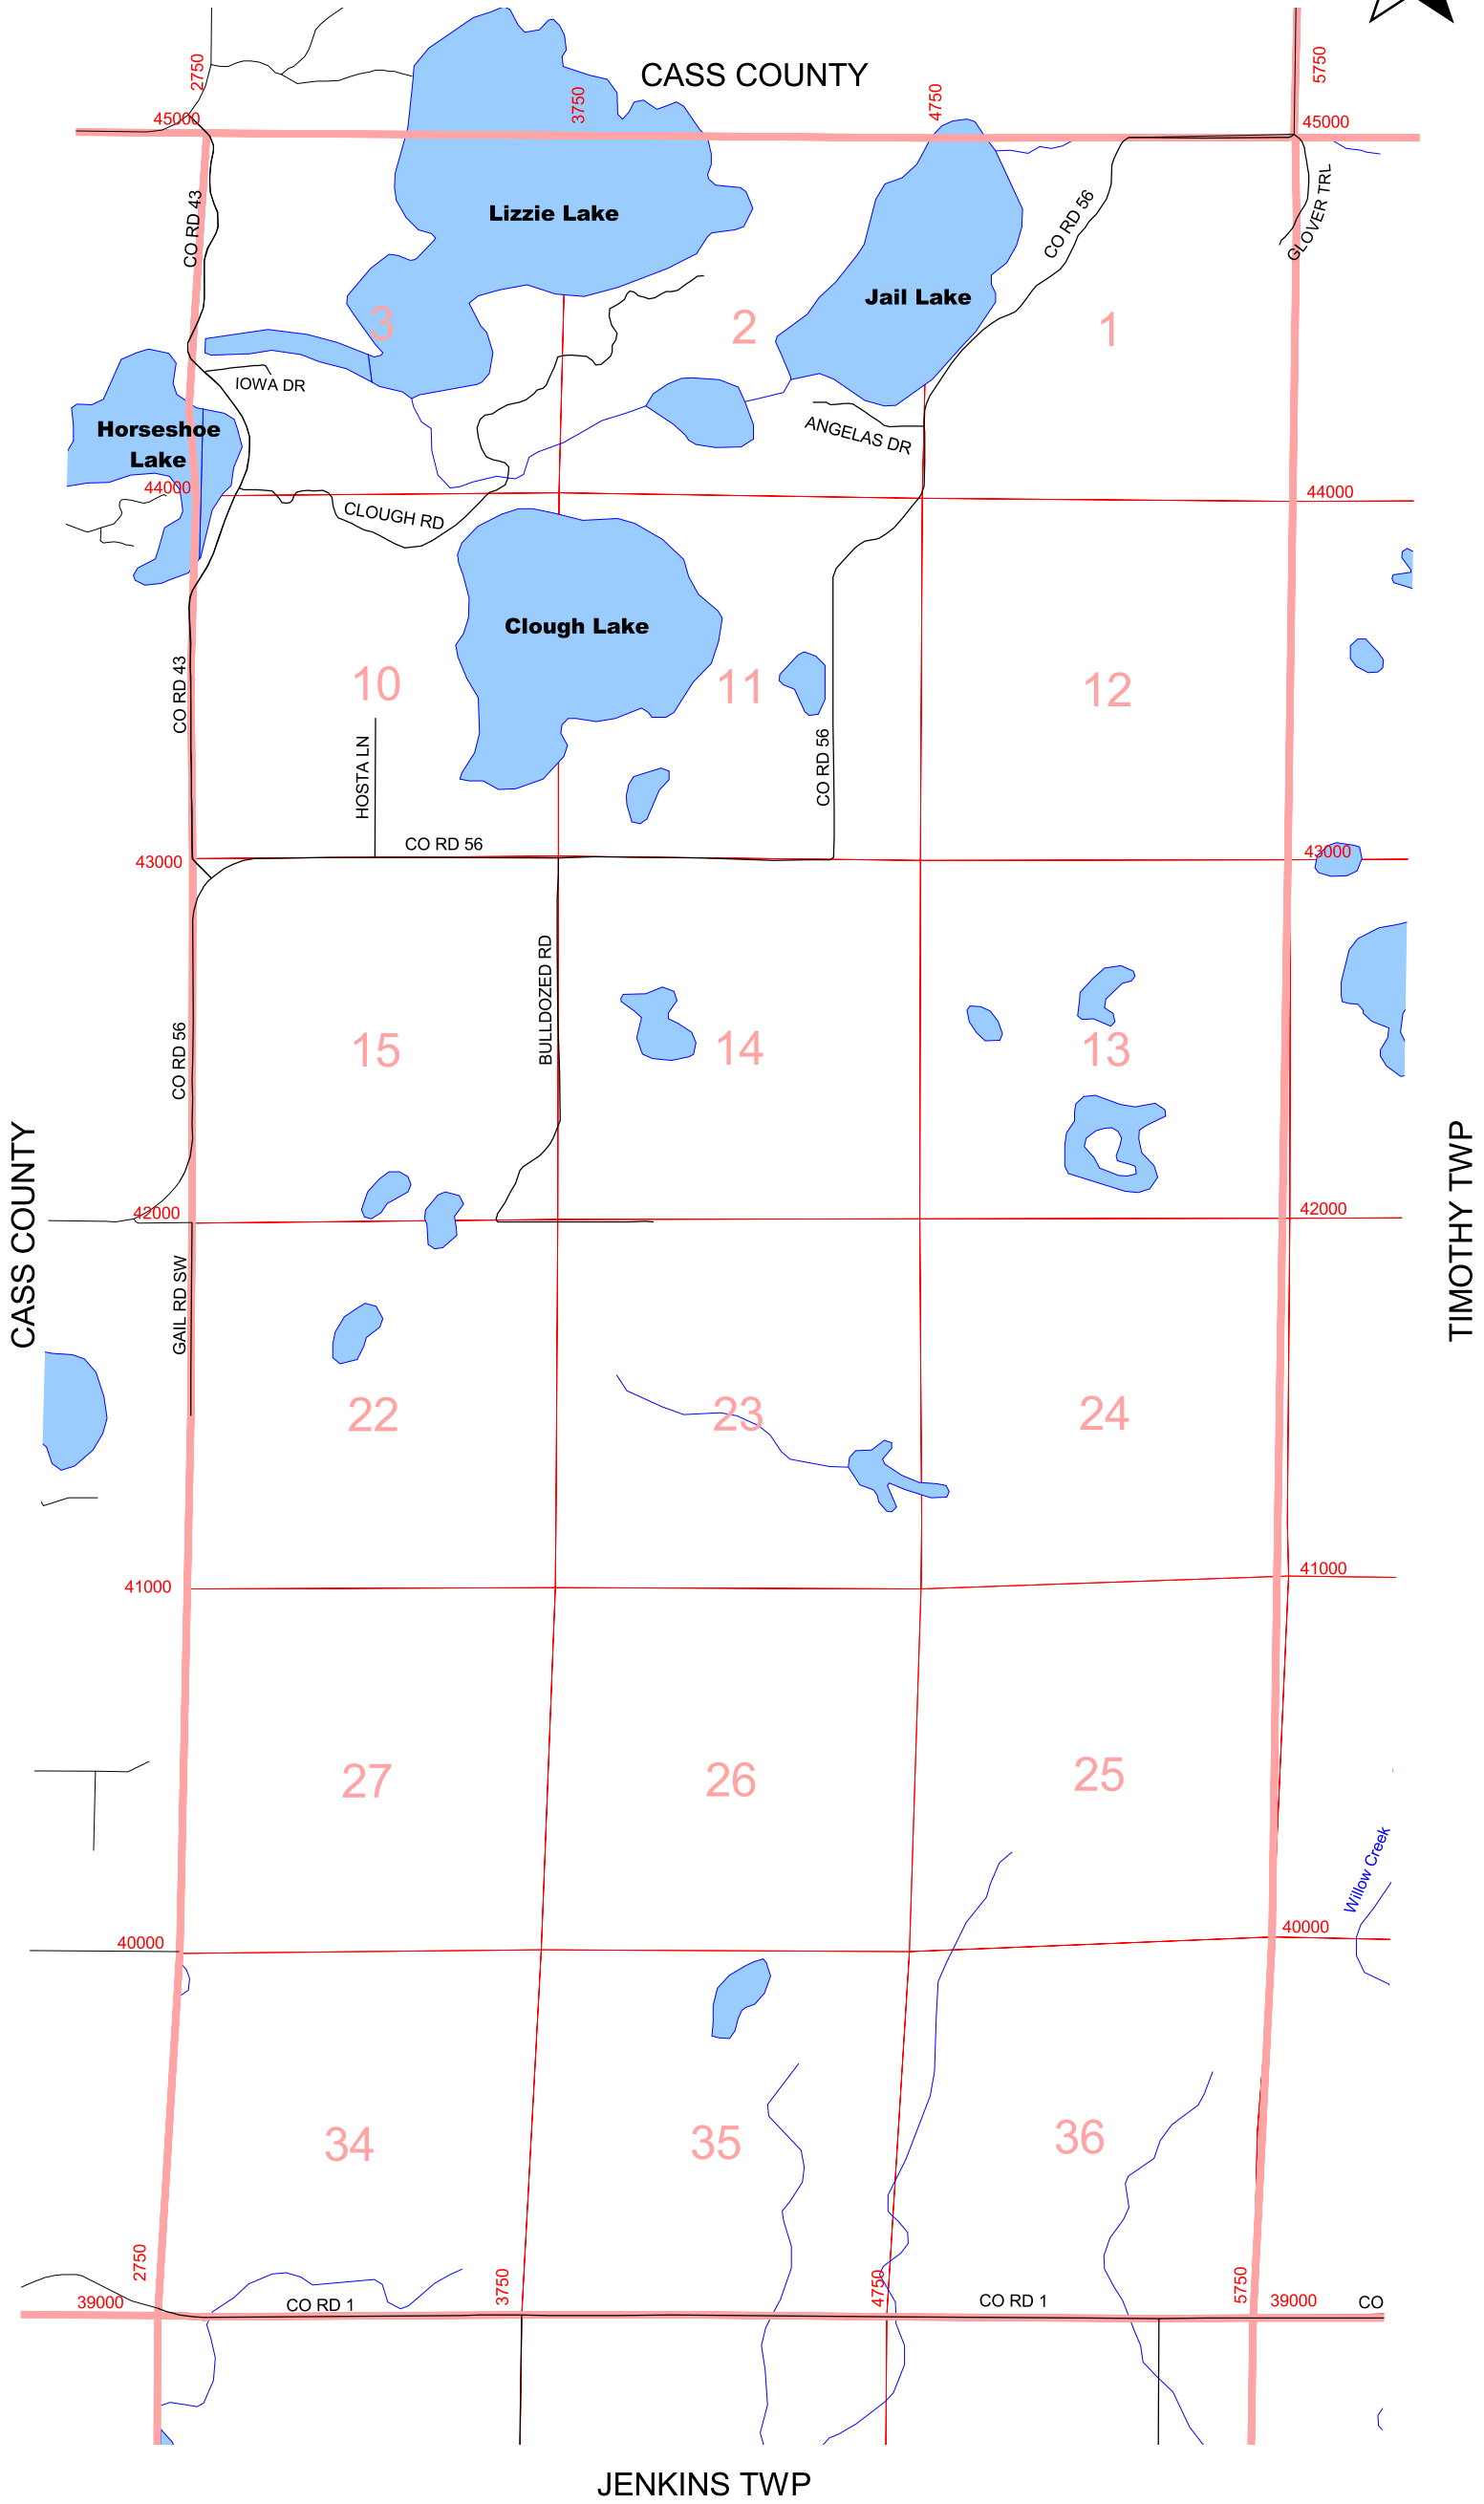

Gail Lake Township T 138 N R 29 W

UPDATED 1-5-10