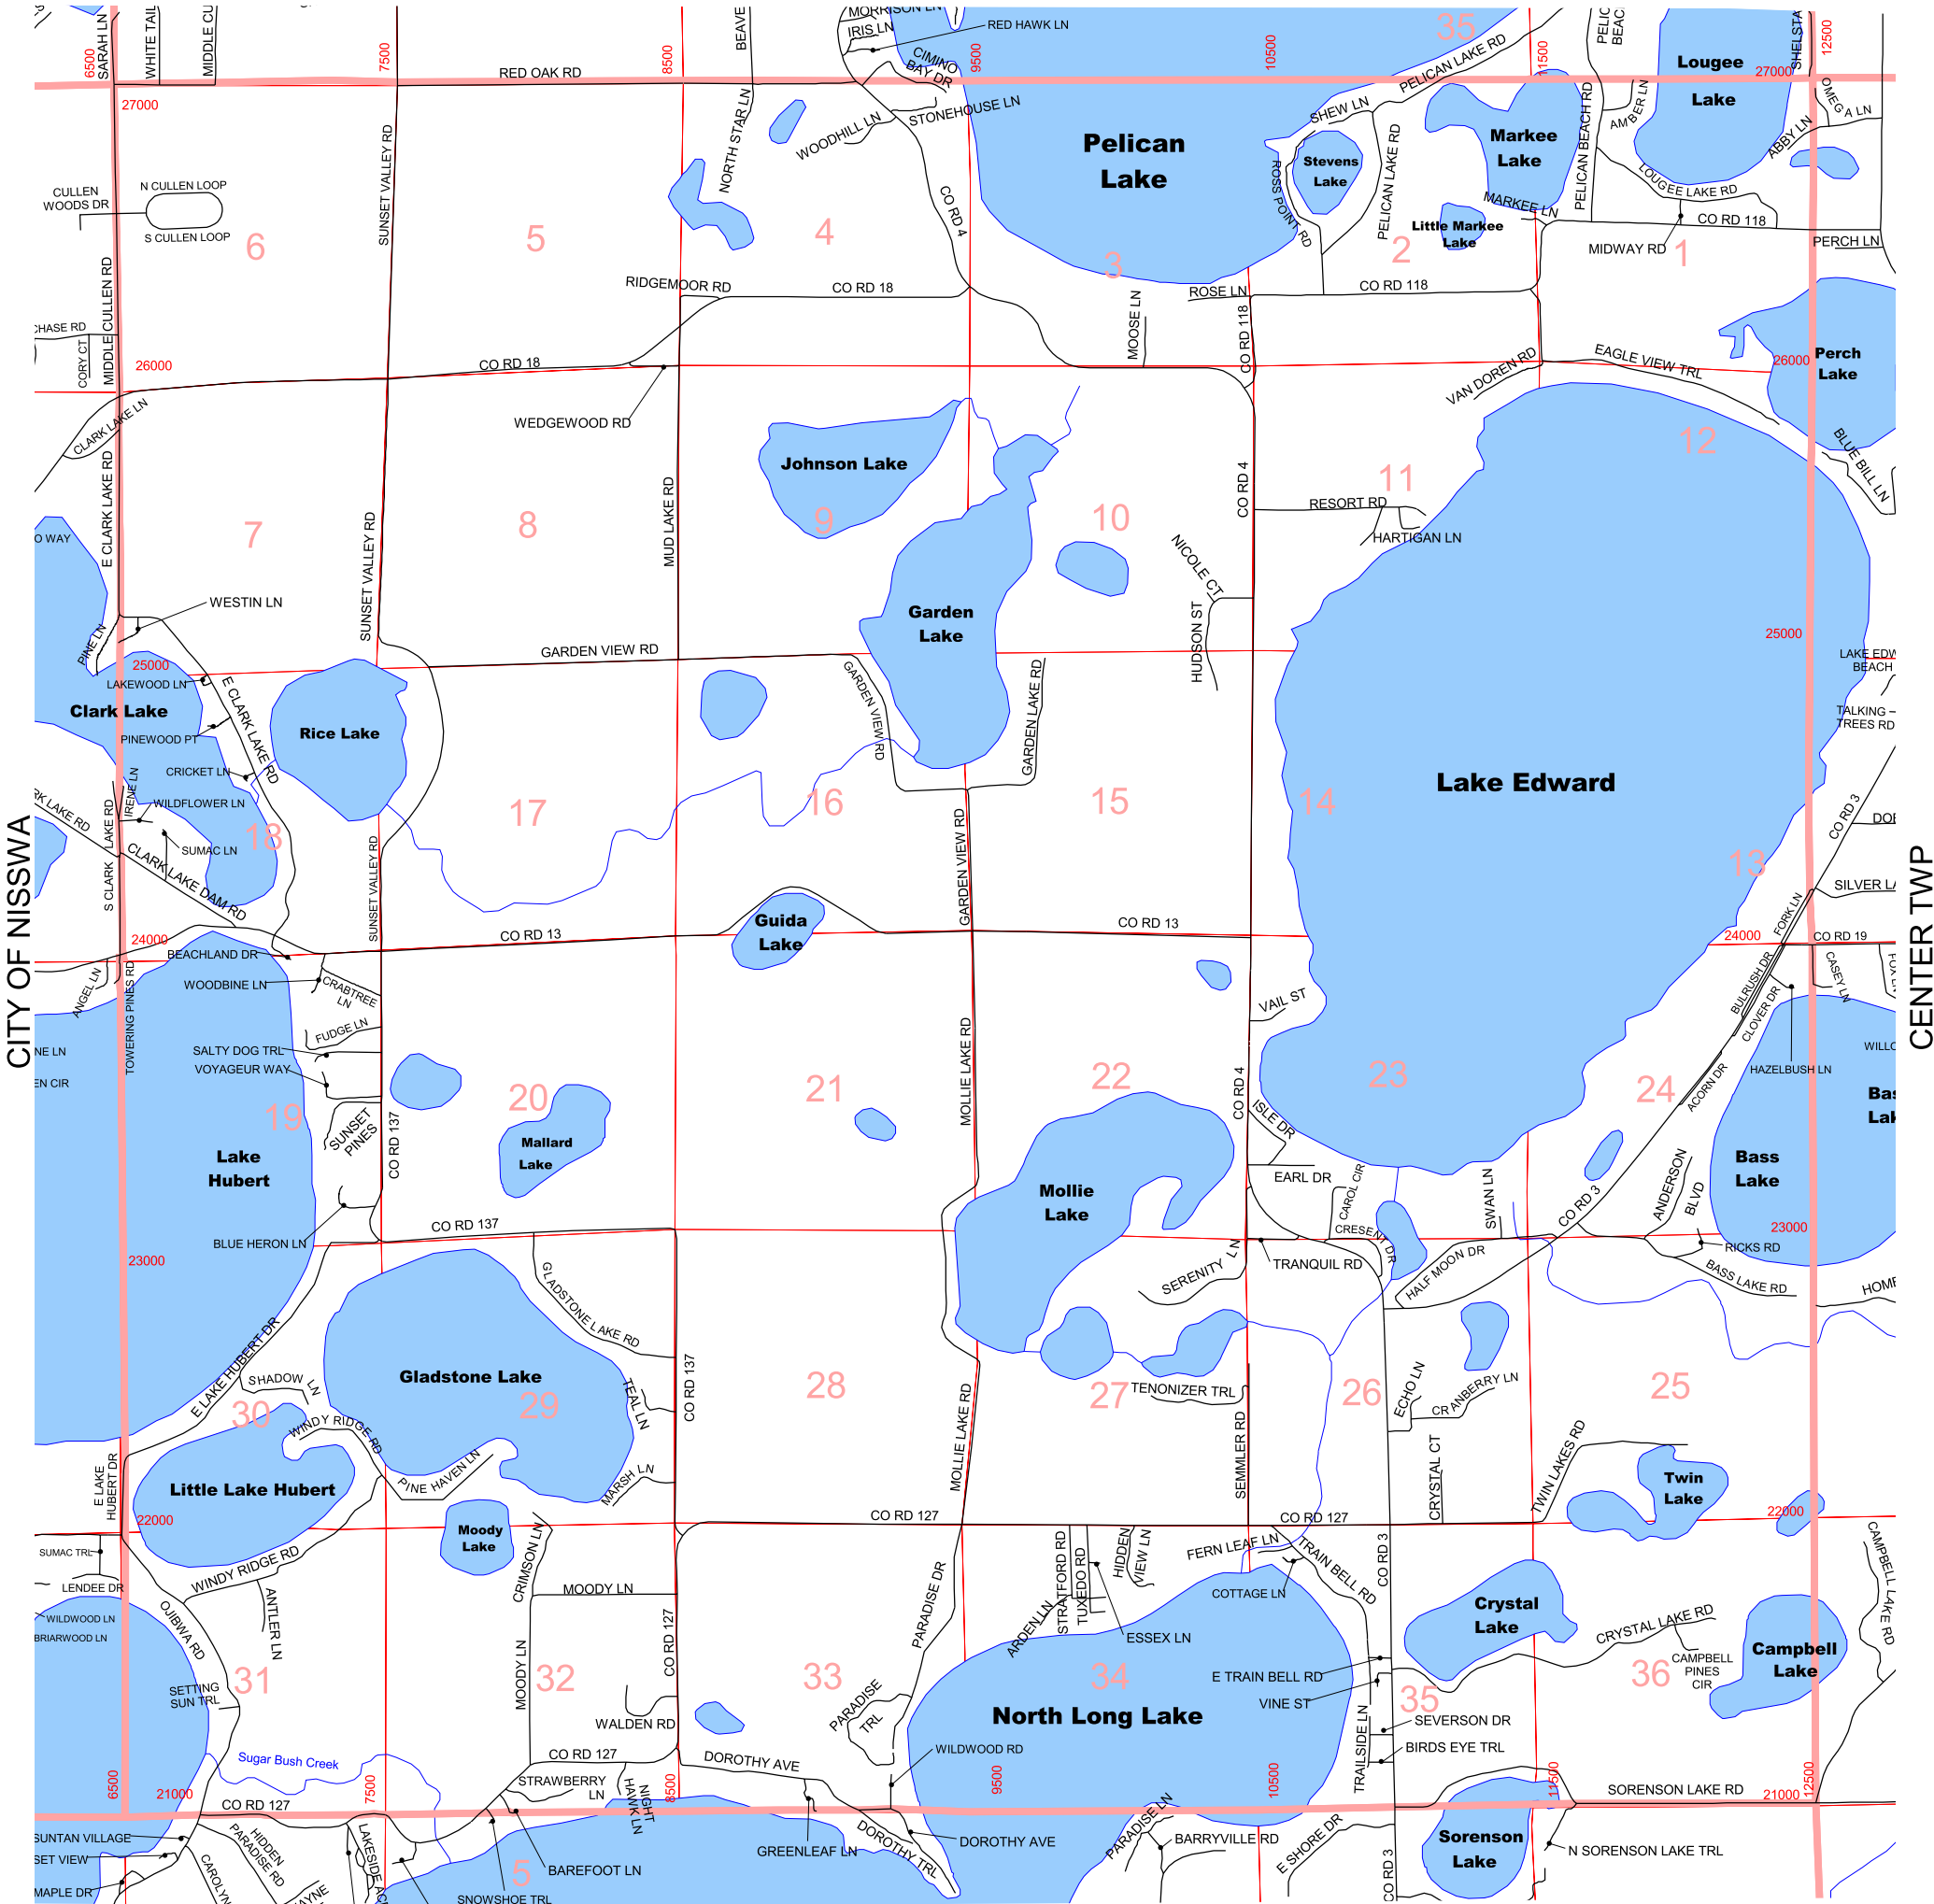

Lake Edward Township T 135 N R 28 W

PELICAN TWP

FIRST ASSESSMENT

UPDATED 1-6-10