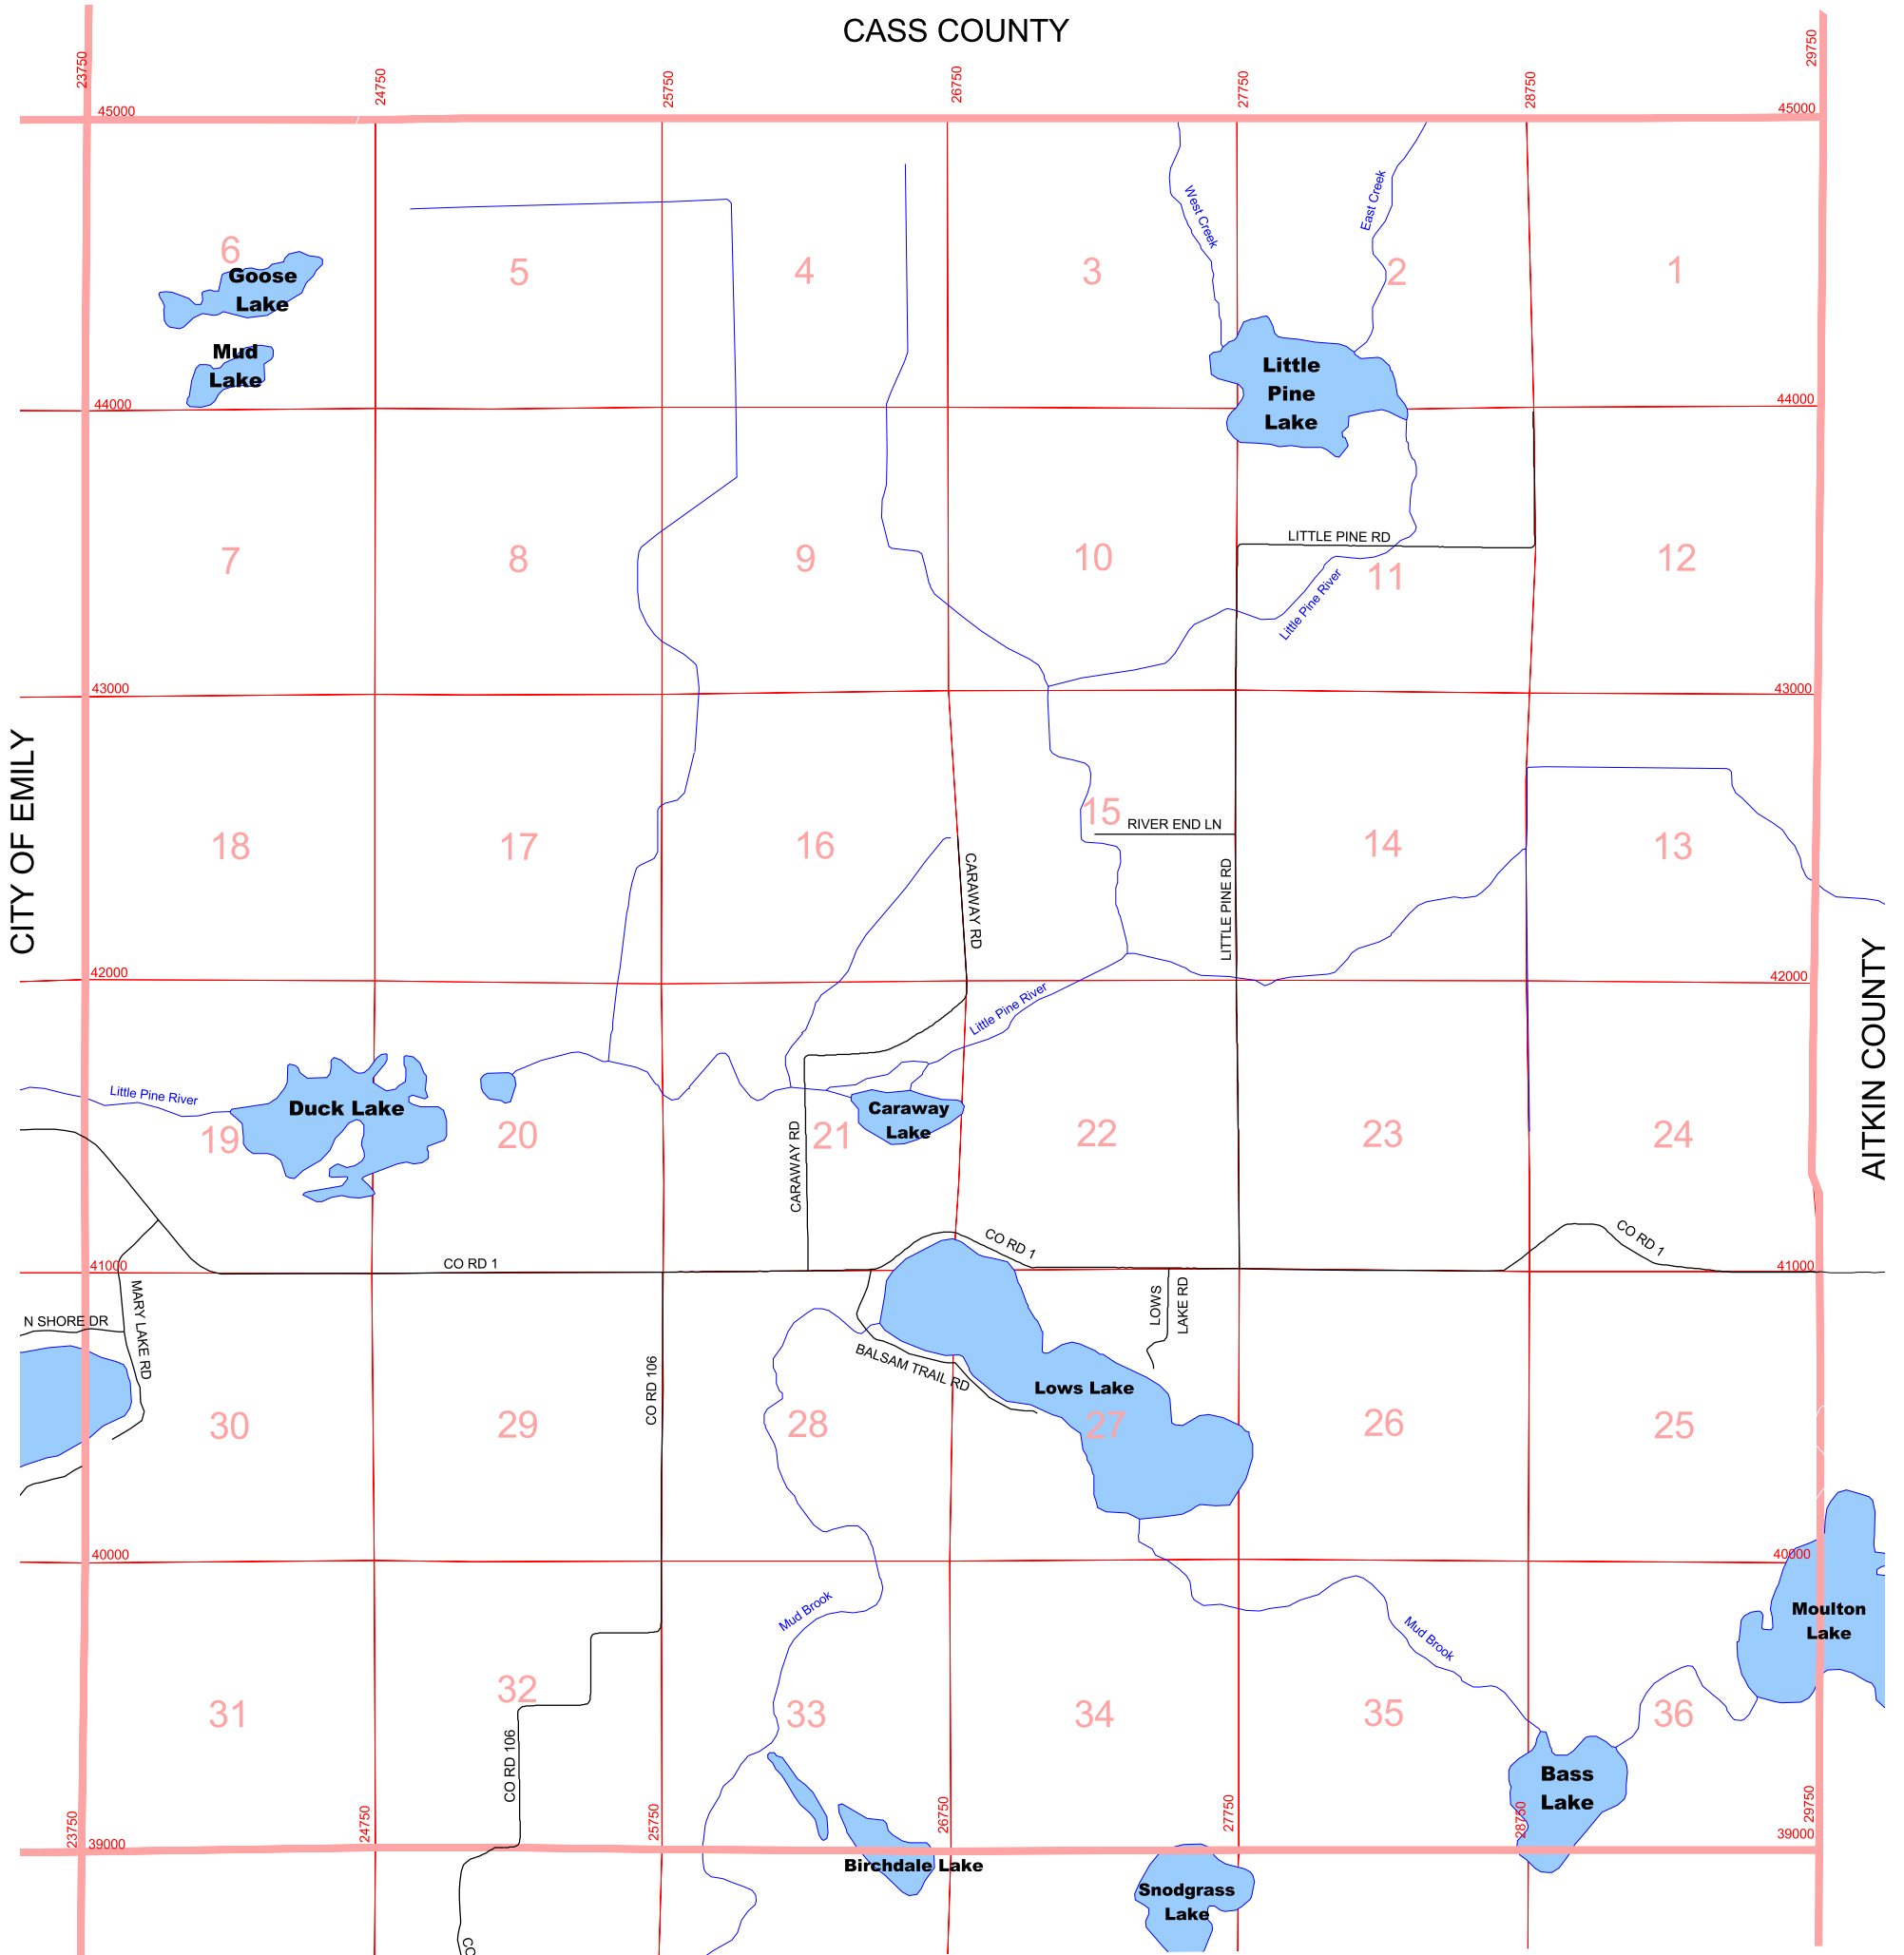

# Little Pine Township T 138 N R 25 W

CASS COUNTY

ROSS LAKE TWP

UPDATED 1-5-10