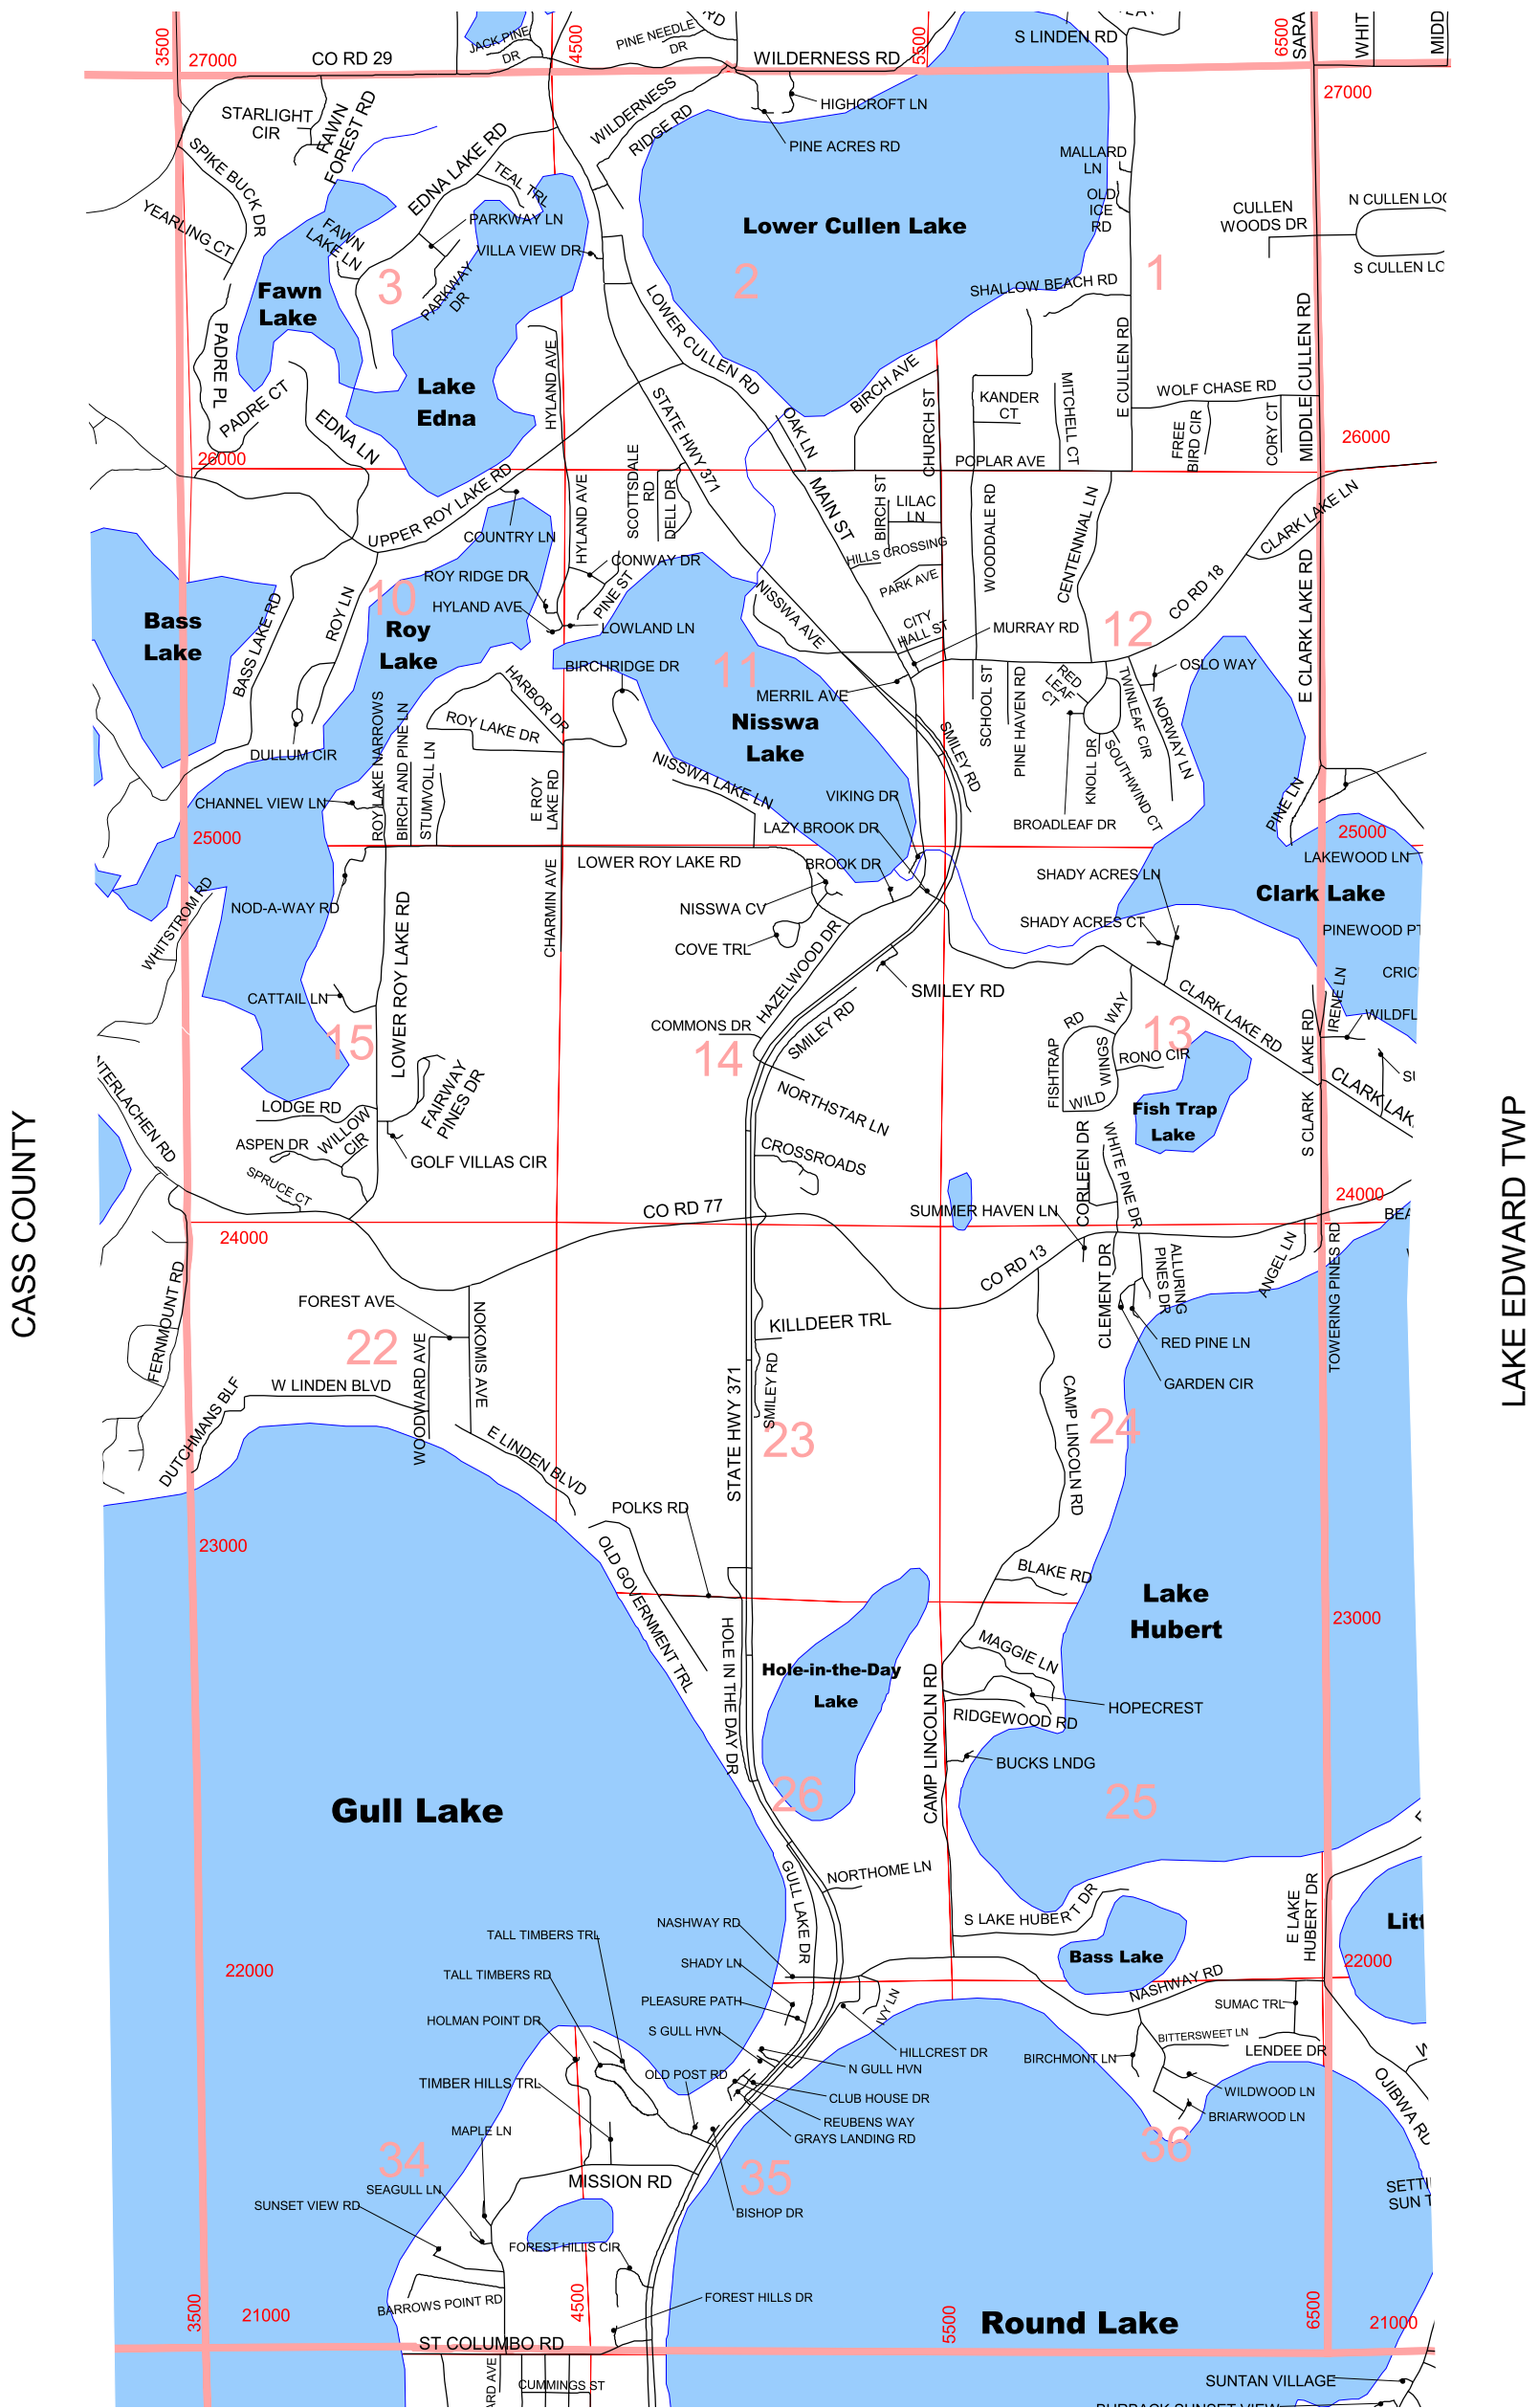

# City of Nisswa T 135 N R 29 W

## CITY OF PEQUOT LAKES

FIRST ASSESSMENT

UPDATED 1-6-10