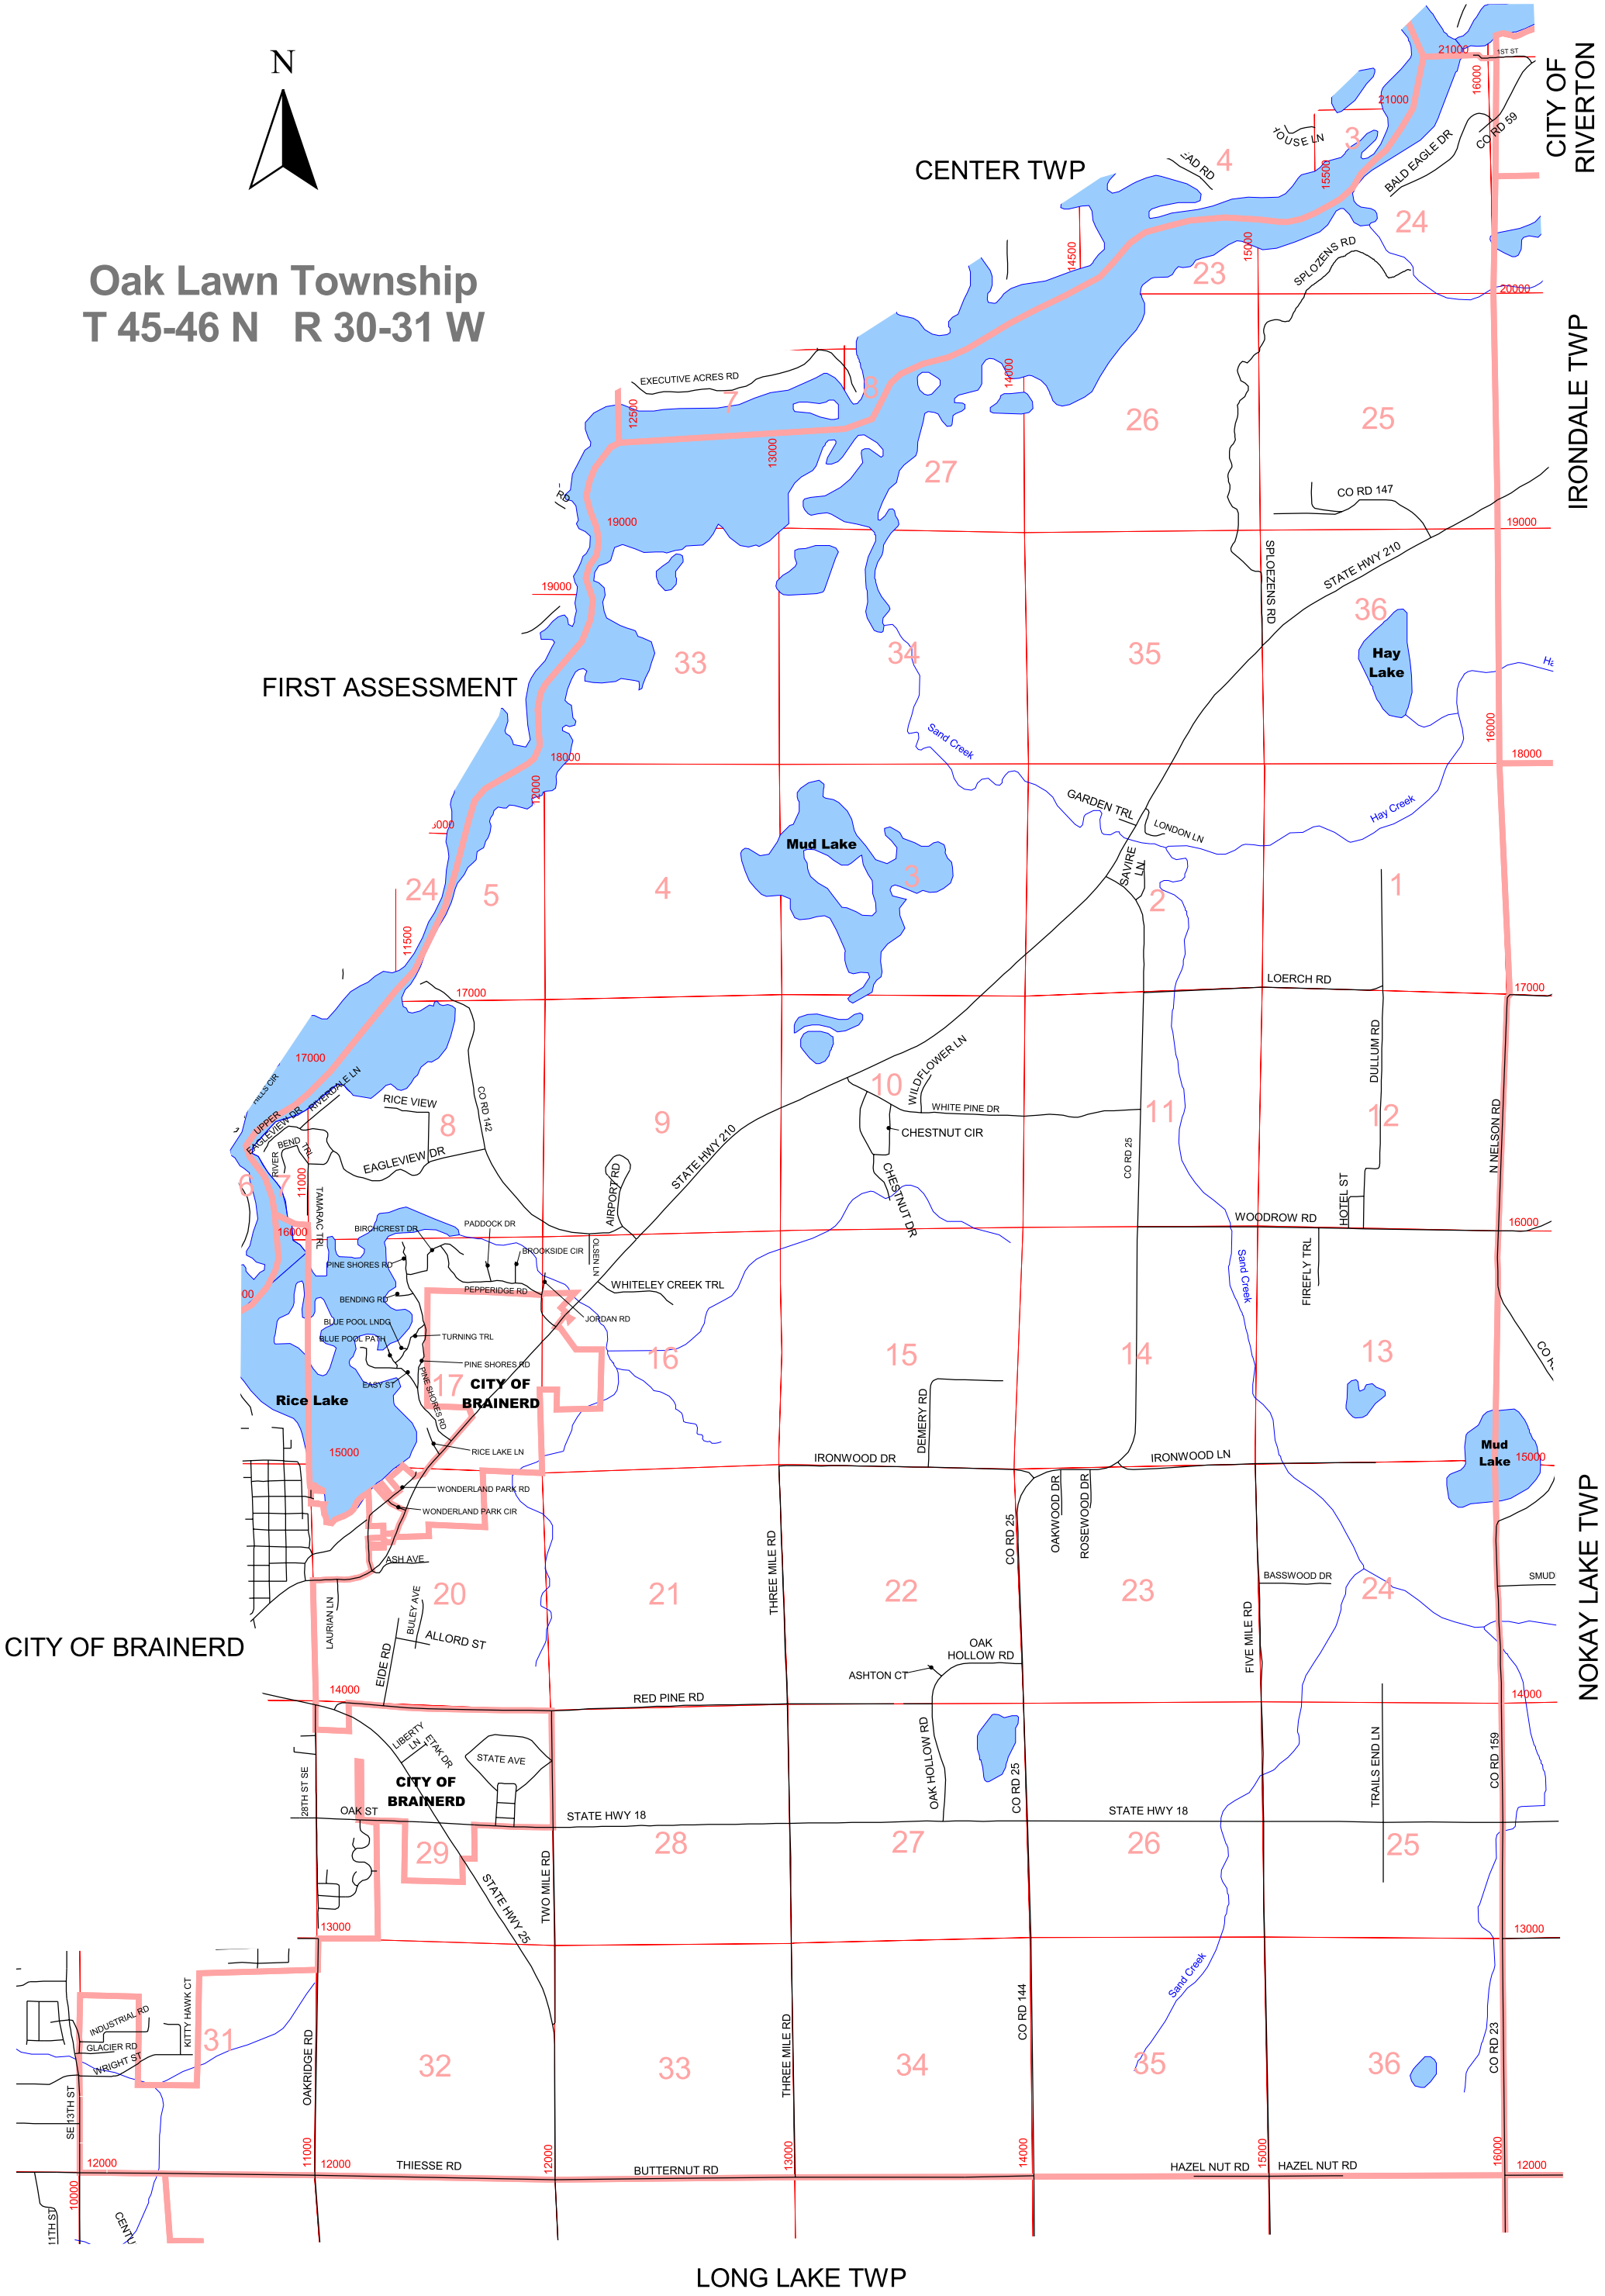

Oak Lawn Township T 45-46 N R 30-31 W

FIRST ASSESSMENT

CITY OF BRAINERD

CITY OF BRAINERD

LONG LAKE TWP

UPDATED 1-11-10

CITY OF RIVERTON

IRONDALE TWP

NOKAY LAKE TWP