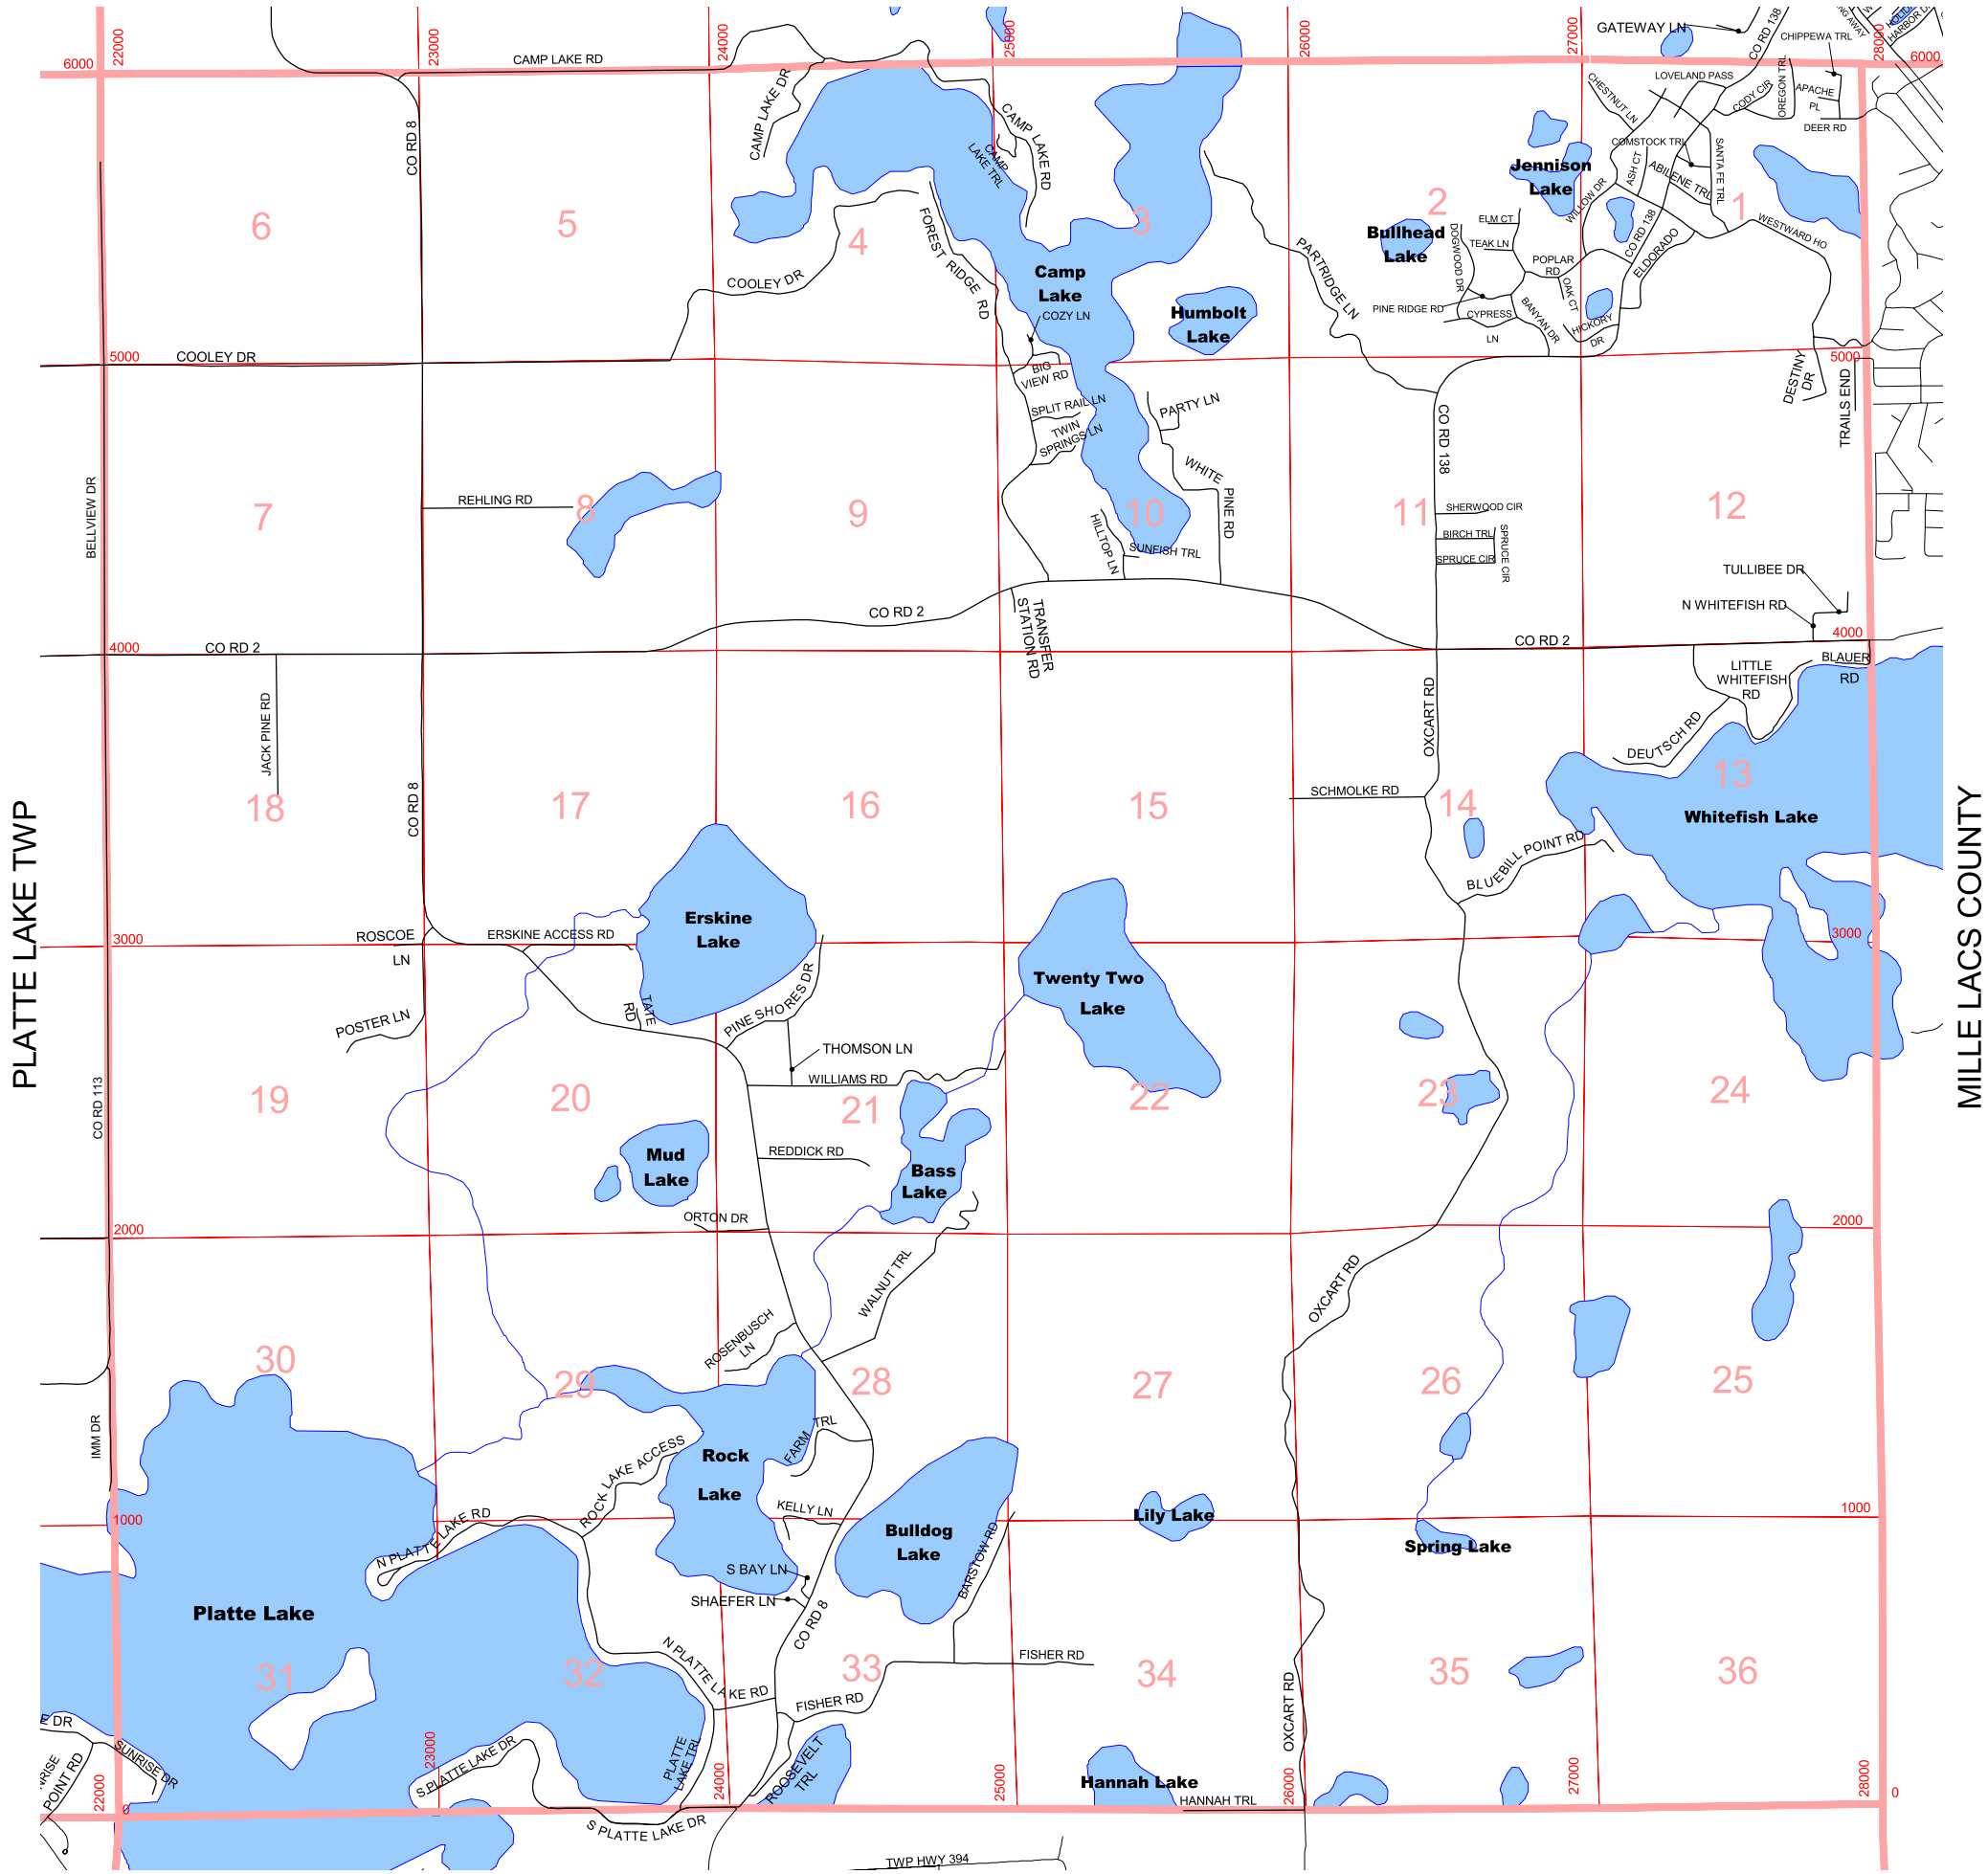

# Roosevelt Township T 43 N R 28 W

GARRISON TWP

PLATTE LAKE TWP

MILLE LACS COUNTY

MORRISON COUNTY

UPDATED 1-11-10